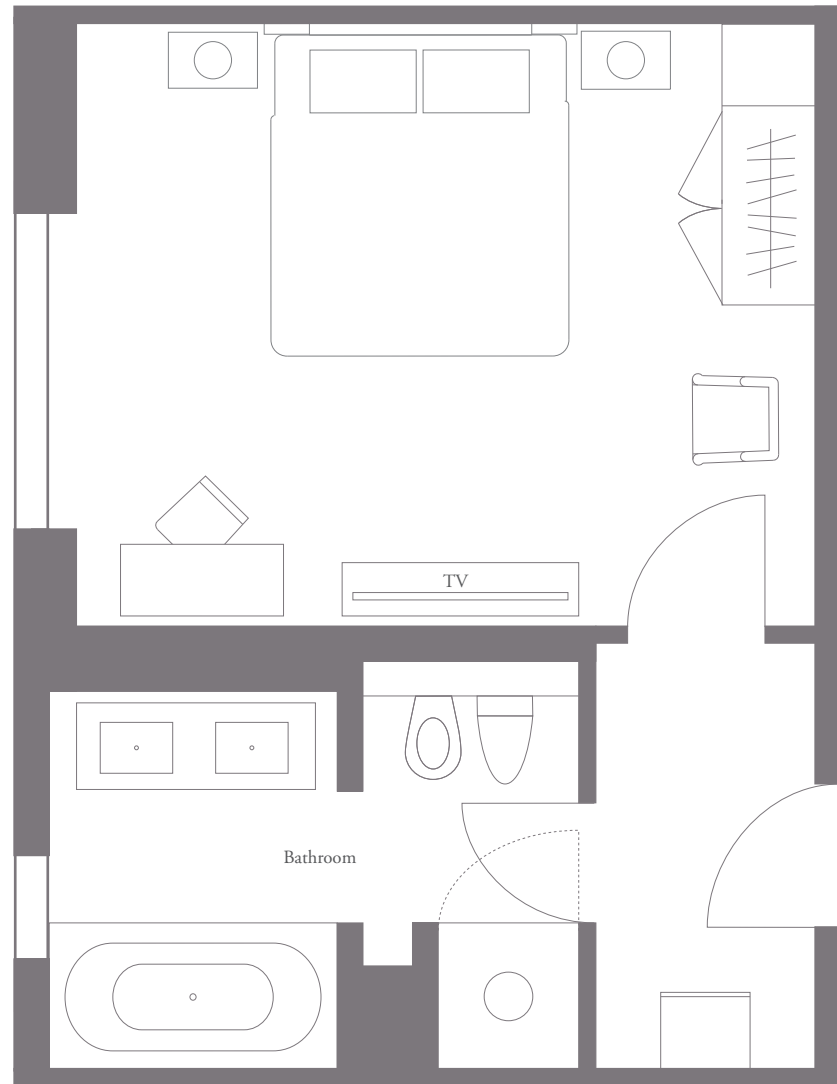

THE DORCHESTER

Superior Room

33m² / 355ft²

Courtyard View

* All our floor plans are a representation of the layout for the category. They are not necessarily precisely to scale. This particular plan is based on 230.