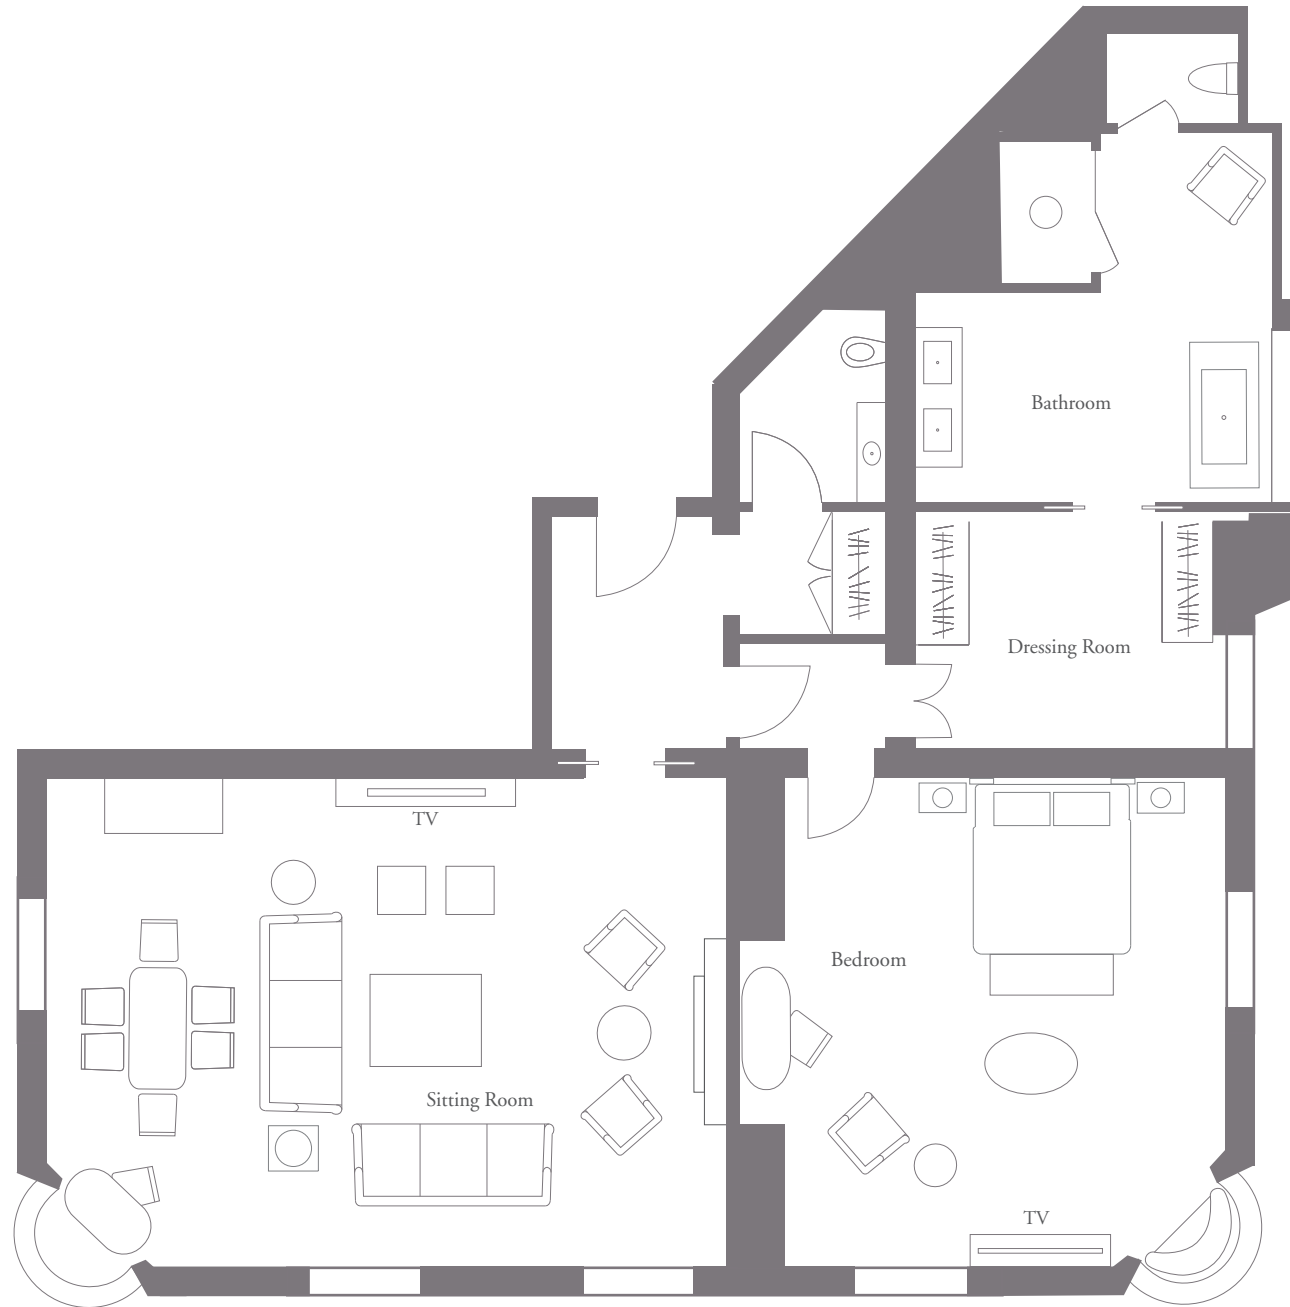

The Dorchester  
*Prestige Dorchester Suite*

146m<sup>2</sup> / 1571ft<sup>2</sup>

Views of Park Lane and Hyde Park

\* These floor plans are intended to give a good impression of our rooms and suites but not precisely to scale.