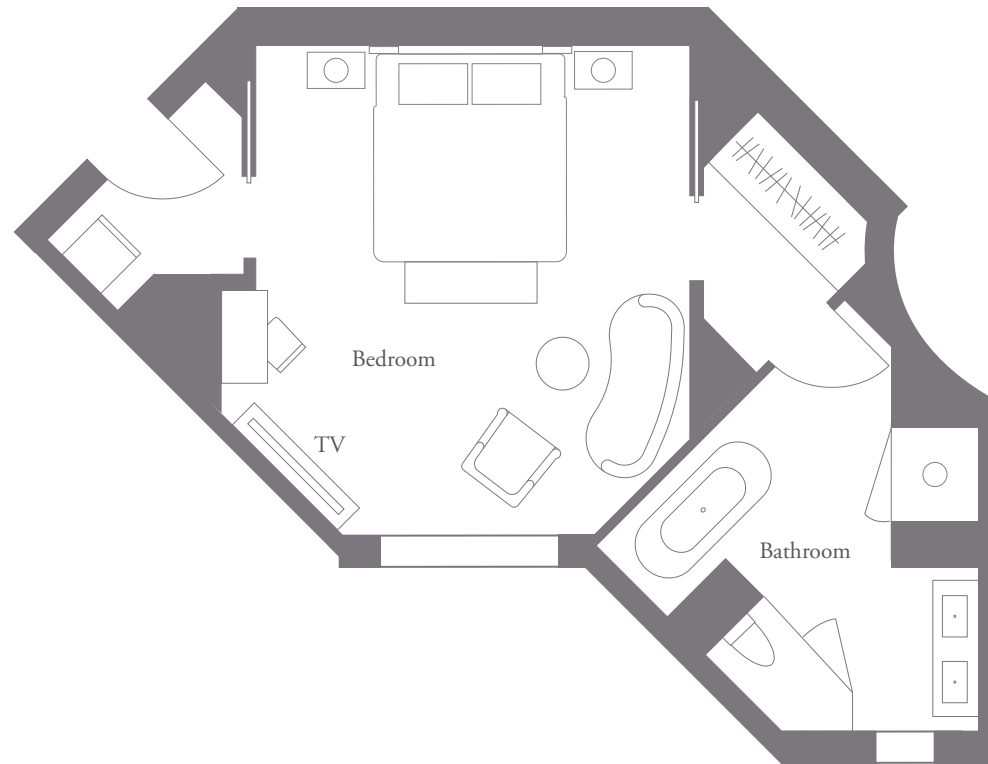

The Dorchester
Dorchester Studio

53m² / 570ft²

* These floor plans are intended to give a good impression of our rooms and suites but not precisely to scale.