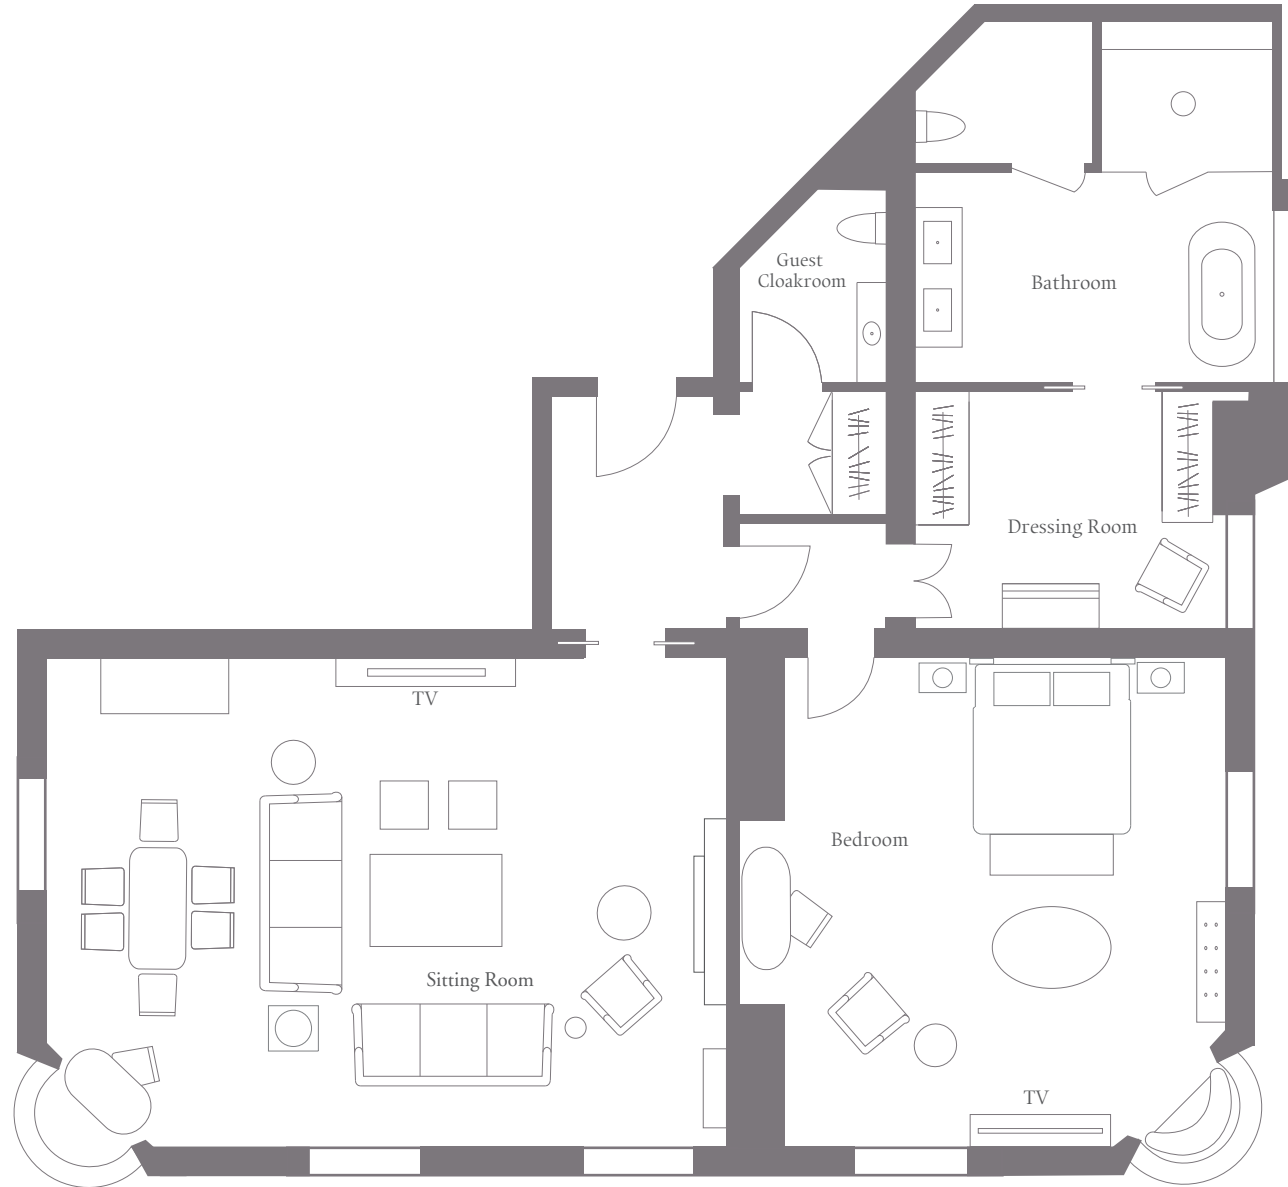

THE DORCHESTER

Prestige Dorchester Suite

149m² / 1603ft²

Views Hyde Park

Views of Park Lane and Hyde Park

Views Hyde Park

* All our floor plans are a representation of the layout for the category. They are not necessarily precisely to scale. This particular plan is based on 217.