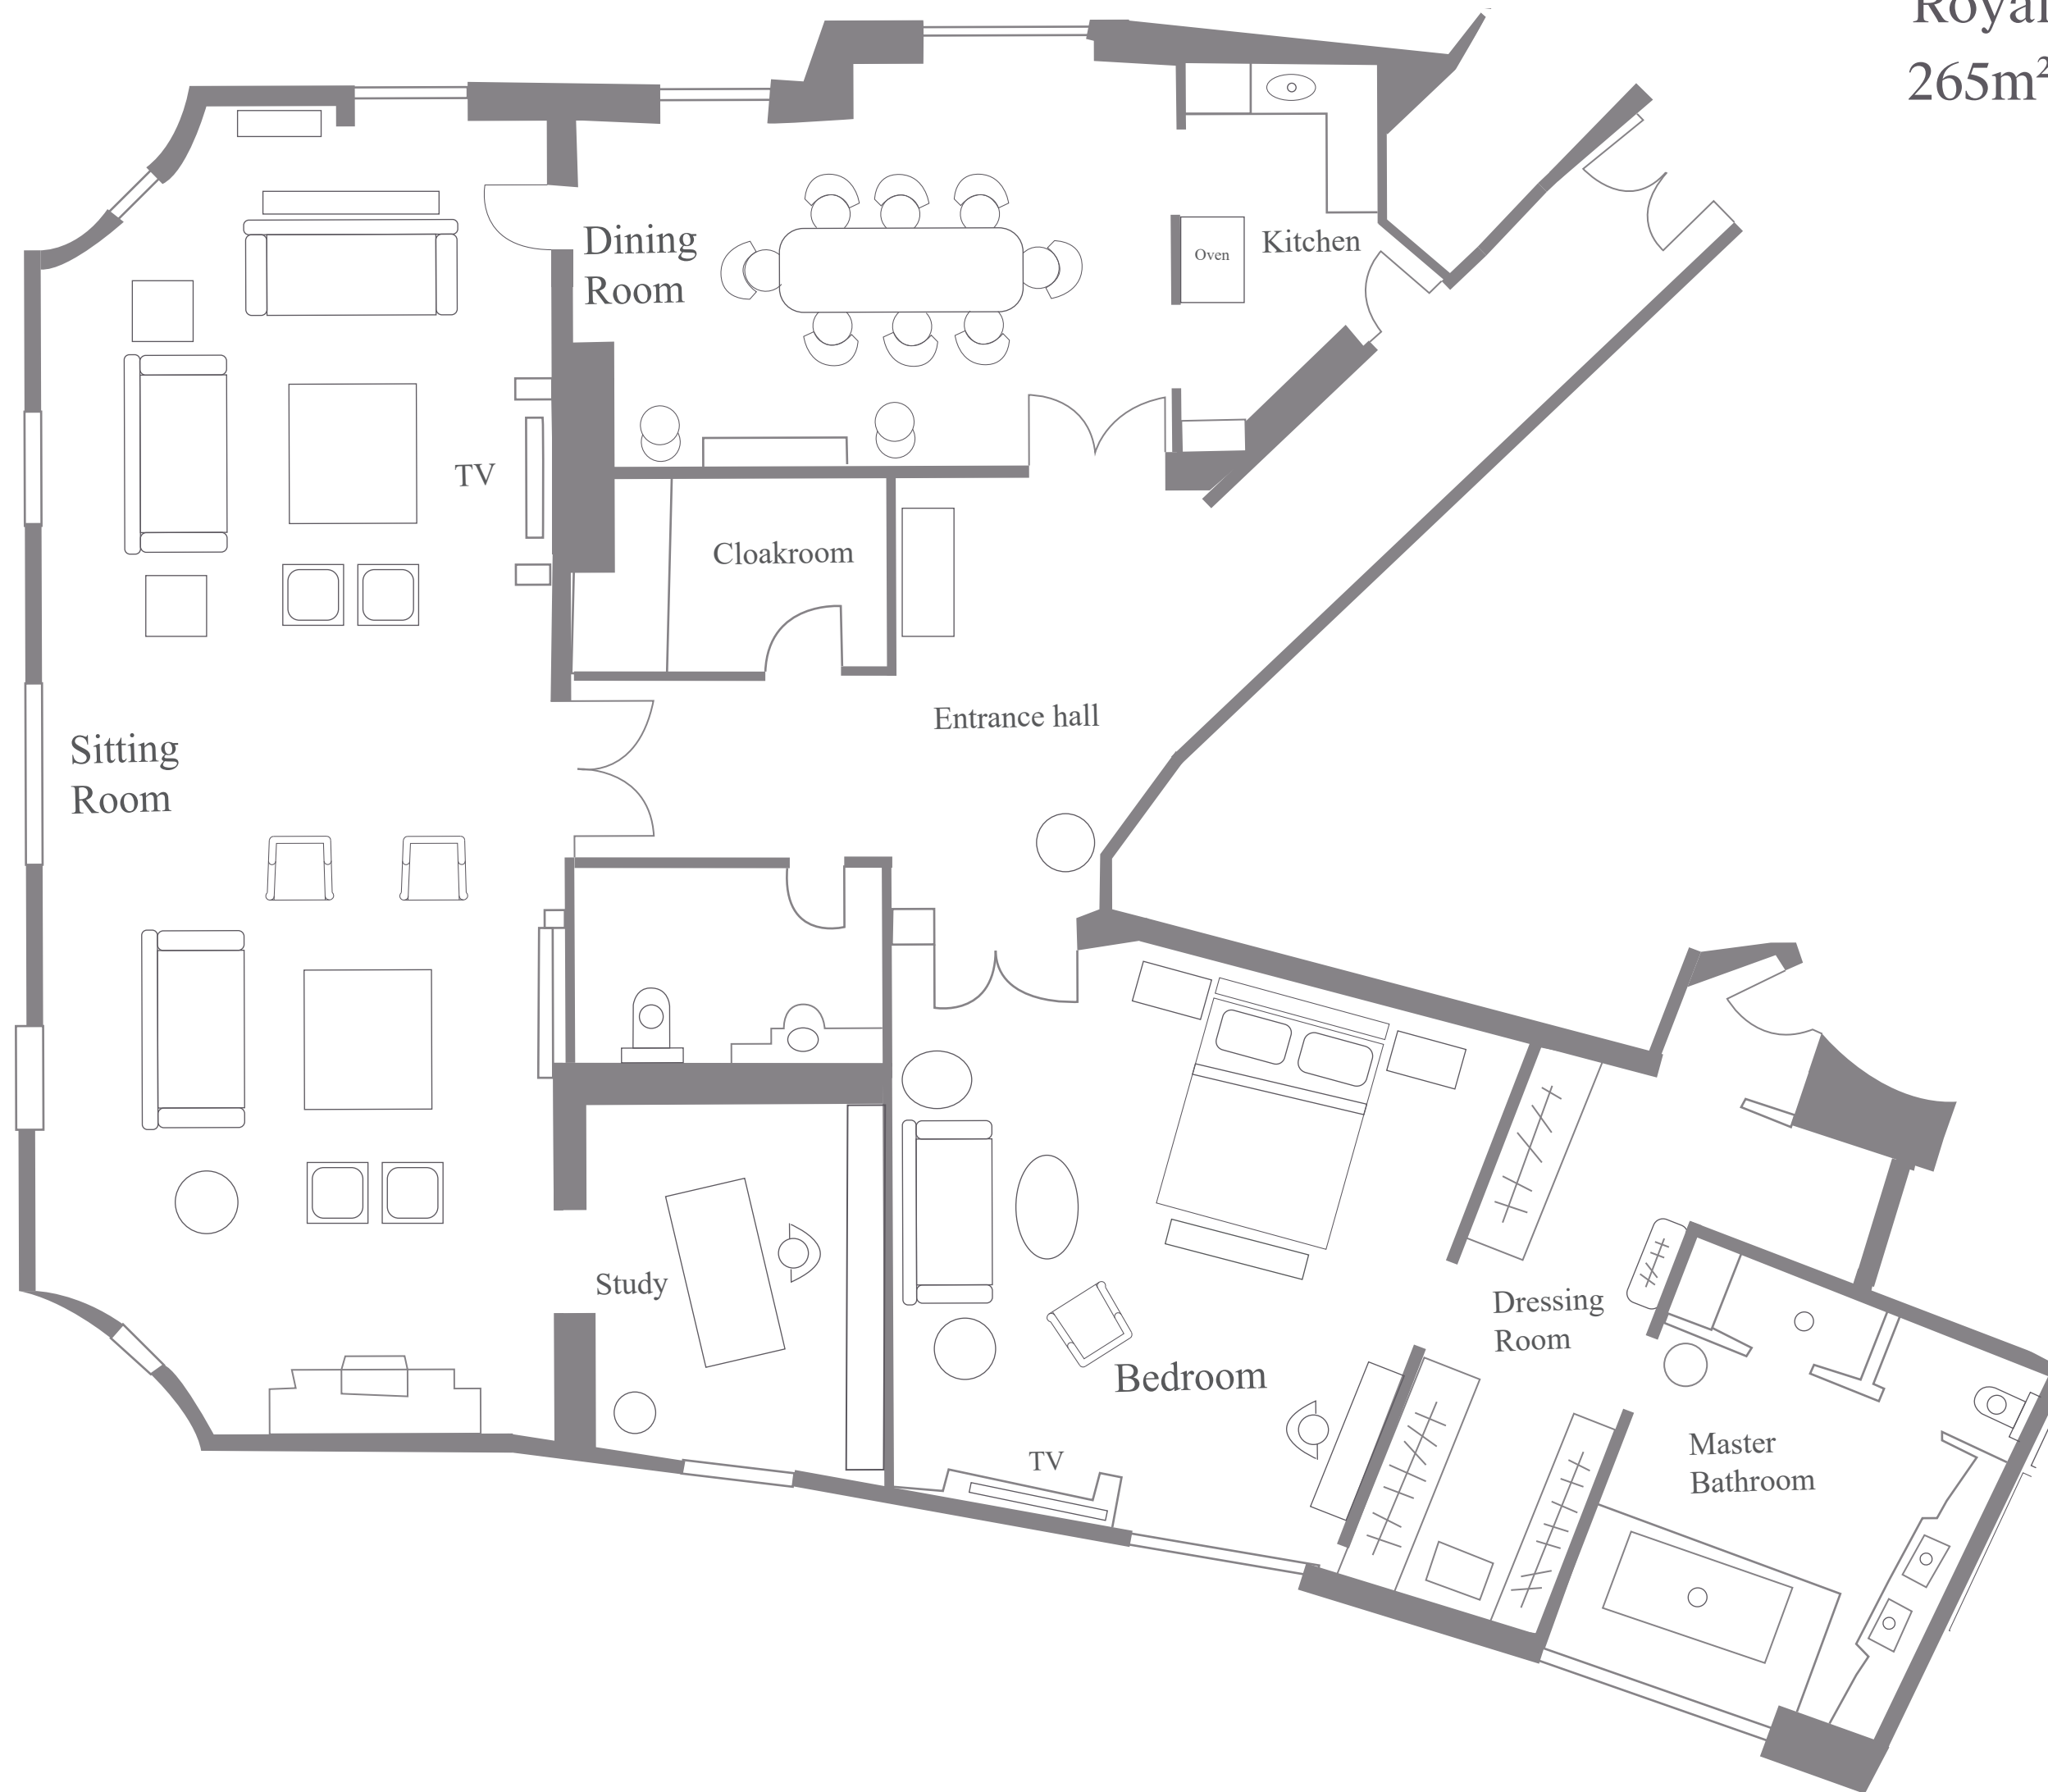

# THE DORCHESTER

Royal Suite

265m<sup>2</sup>/ 2852ft<sup>2</sup>

HYDE PARK

PARK LANE

HYDE PARK

# THE DORCHESTER

Two bedroom - Royal Suite

284m<sup>2</sup>/932ft<sup>2</sup>

HYDE PARK

PARK LANE

HYDE PARK

# THE DORCHESTER

Two bedroom - Royal Suite

299m<sup>2</sup>/980ft<sup>2</sup>

HYDE PARK

PARK LANE

# THE DORCHESTER

Three bedroom - Royal Suite

377m<sup>2</sup>/1237ft<sup>2</sup>

HYDE PARK

PARK LANE

DEANERY ST.