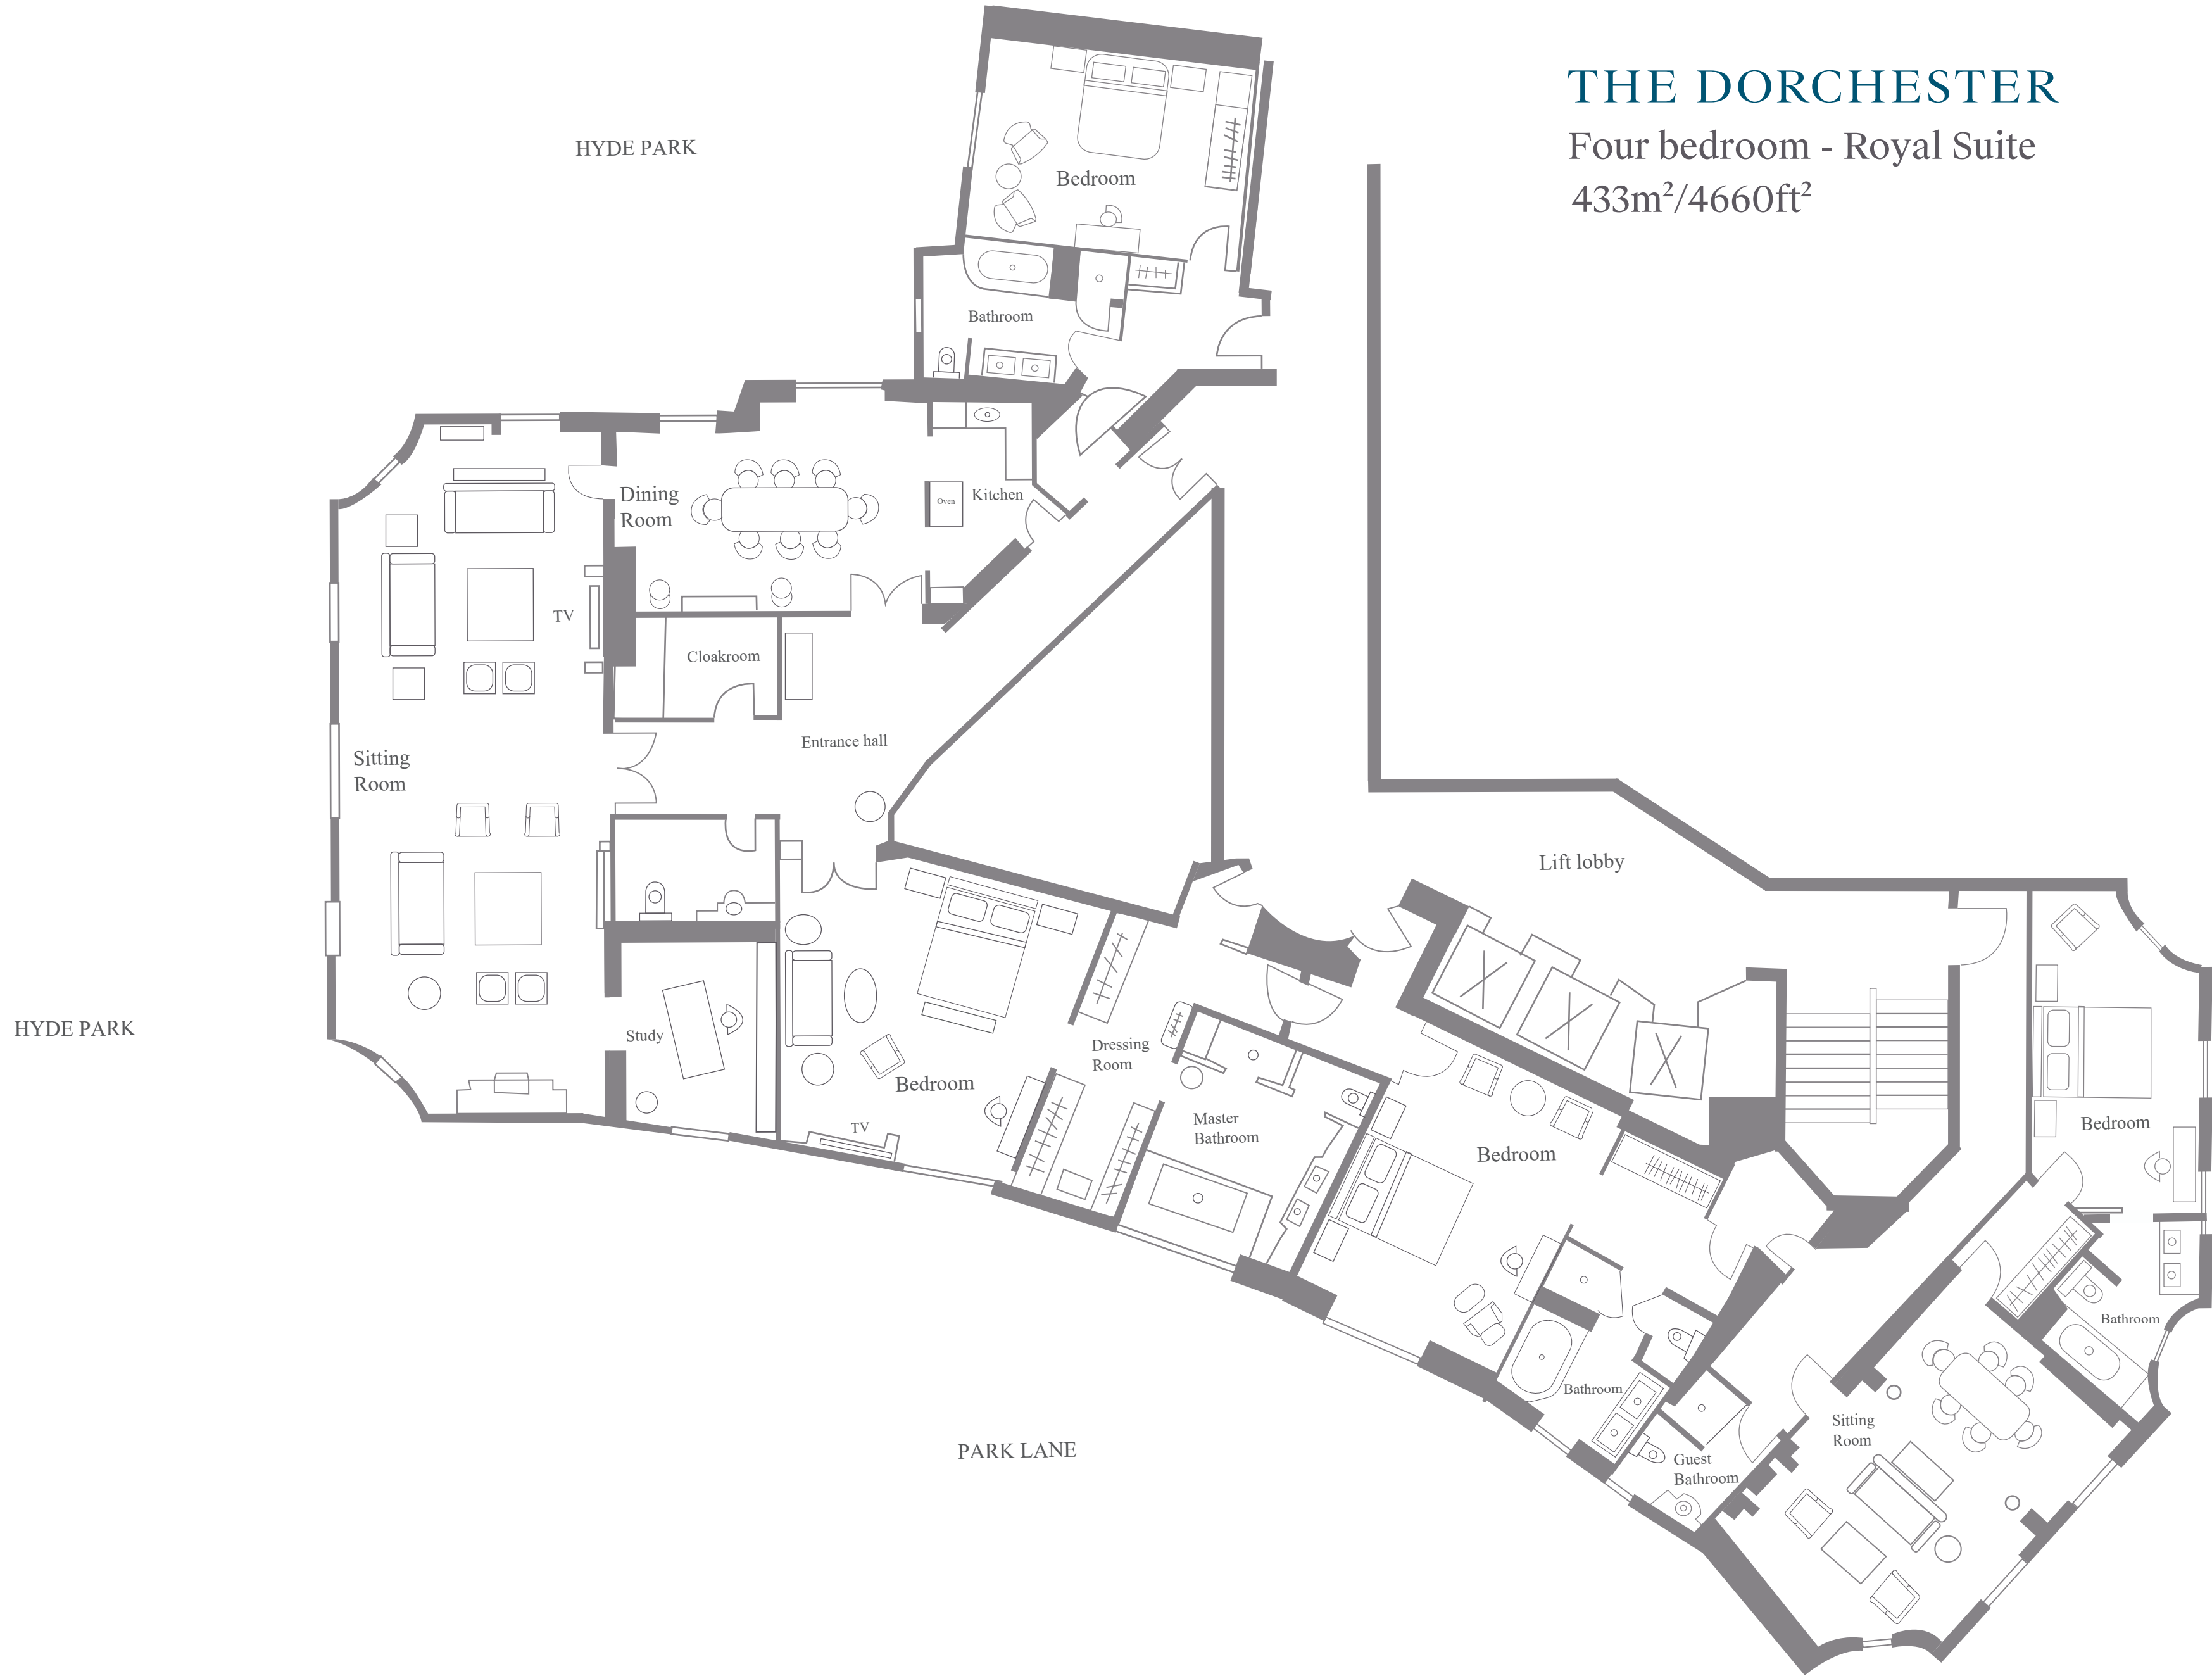

# THE DORCHESTER

Two bedroom - Royal Suite

299m<sup>2</sup>/980ft<sup>2</sup>

HYDE PARK

PARK LANE

# THE DORCHESTER

Three bedroom - Royal Suite

339m<sup>2</sup>/3649ft<sup>2</sup>

HYDE PARK

# THE DORCHESTER

Three bedroom - Royal Suite

377m<sup>2</sup>/1237ft<sup>2</sup>

HYDE PARK

PARK LANE

DEANERY ST.

# THE DORCHESTER

Four bedroom - Royal Suite  
433m<sup>2</sup>/4660ft<sup>2</sup>

HYDE PARK

Bedroom

Bathroom

Dining Room

Kitchen

TV