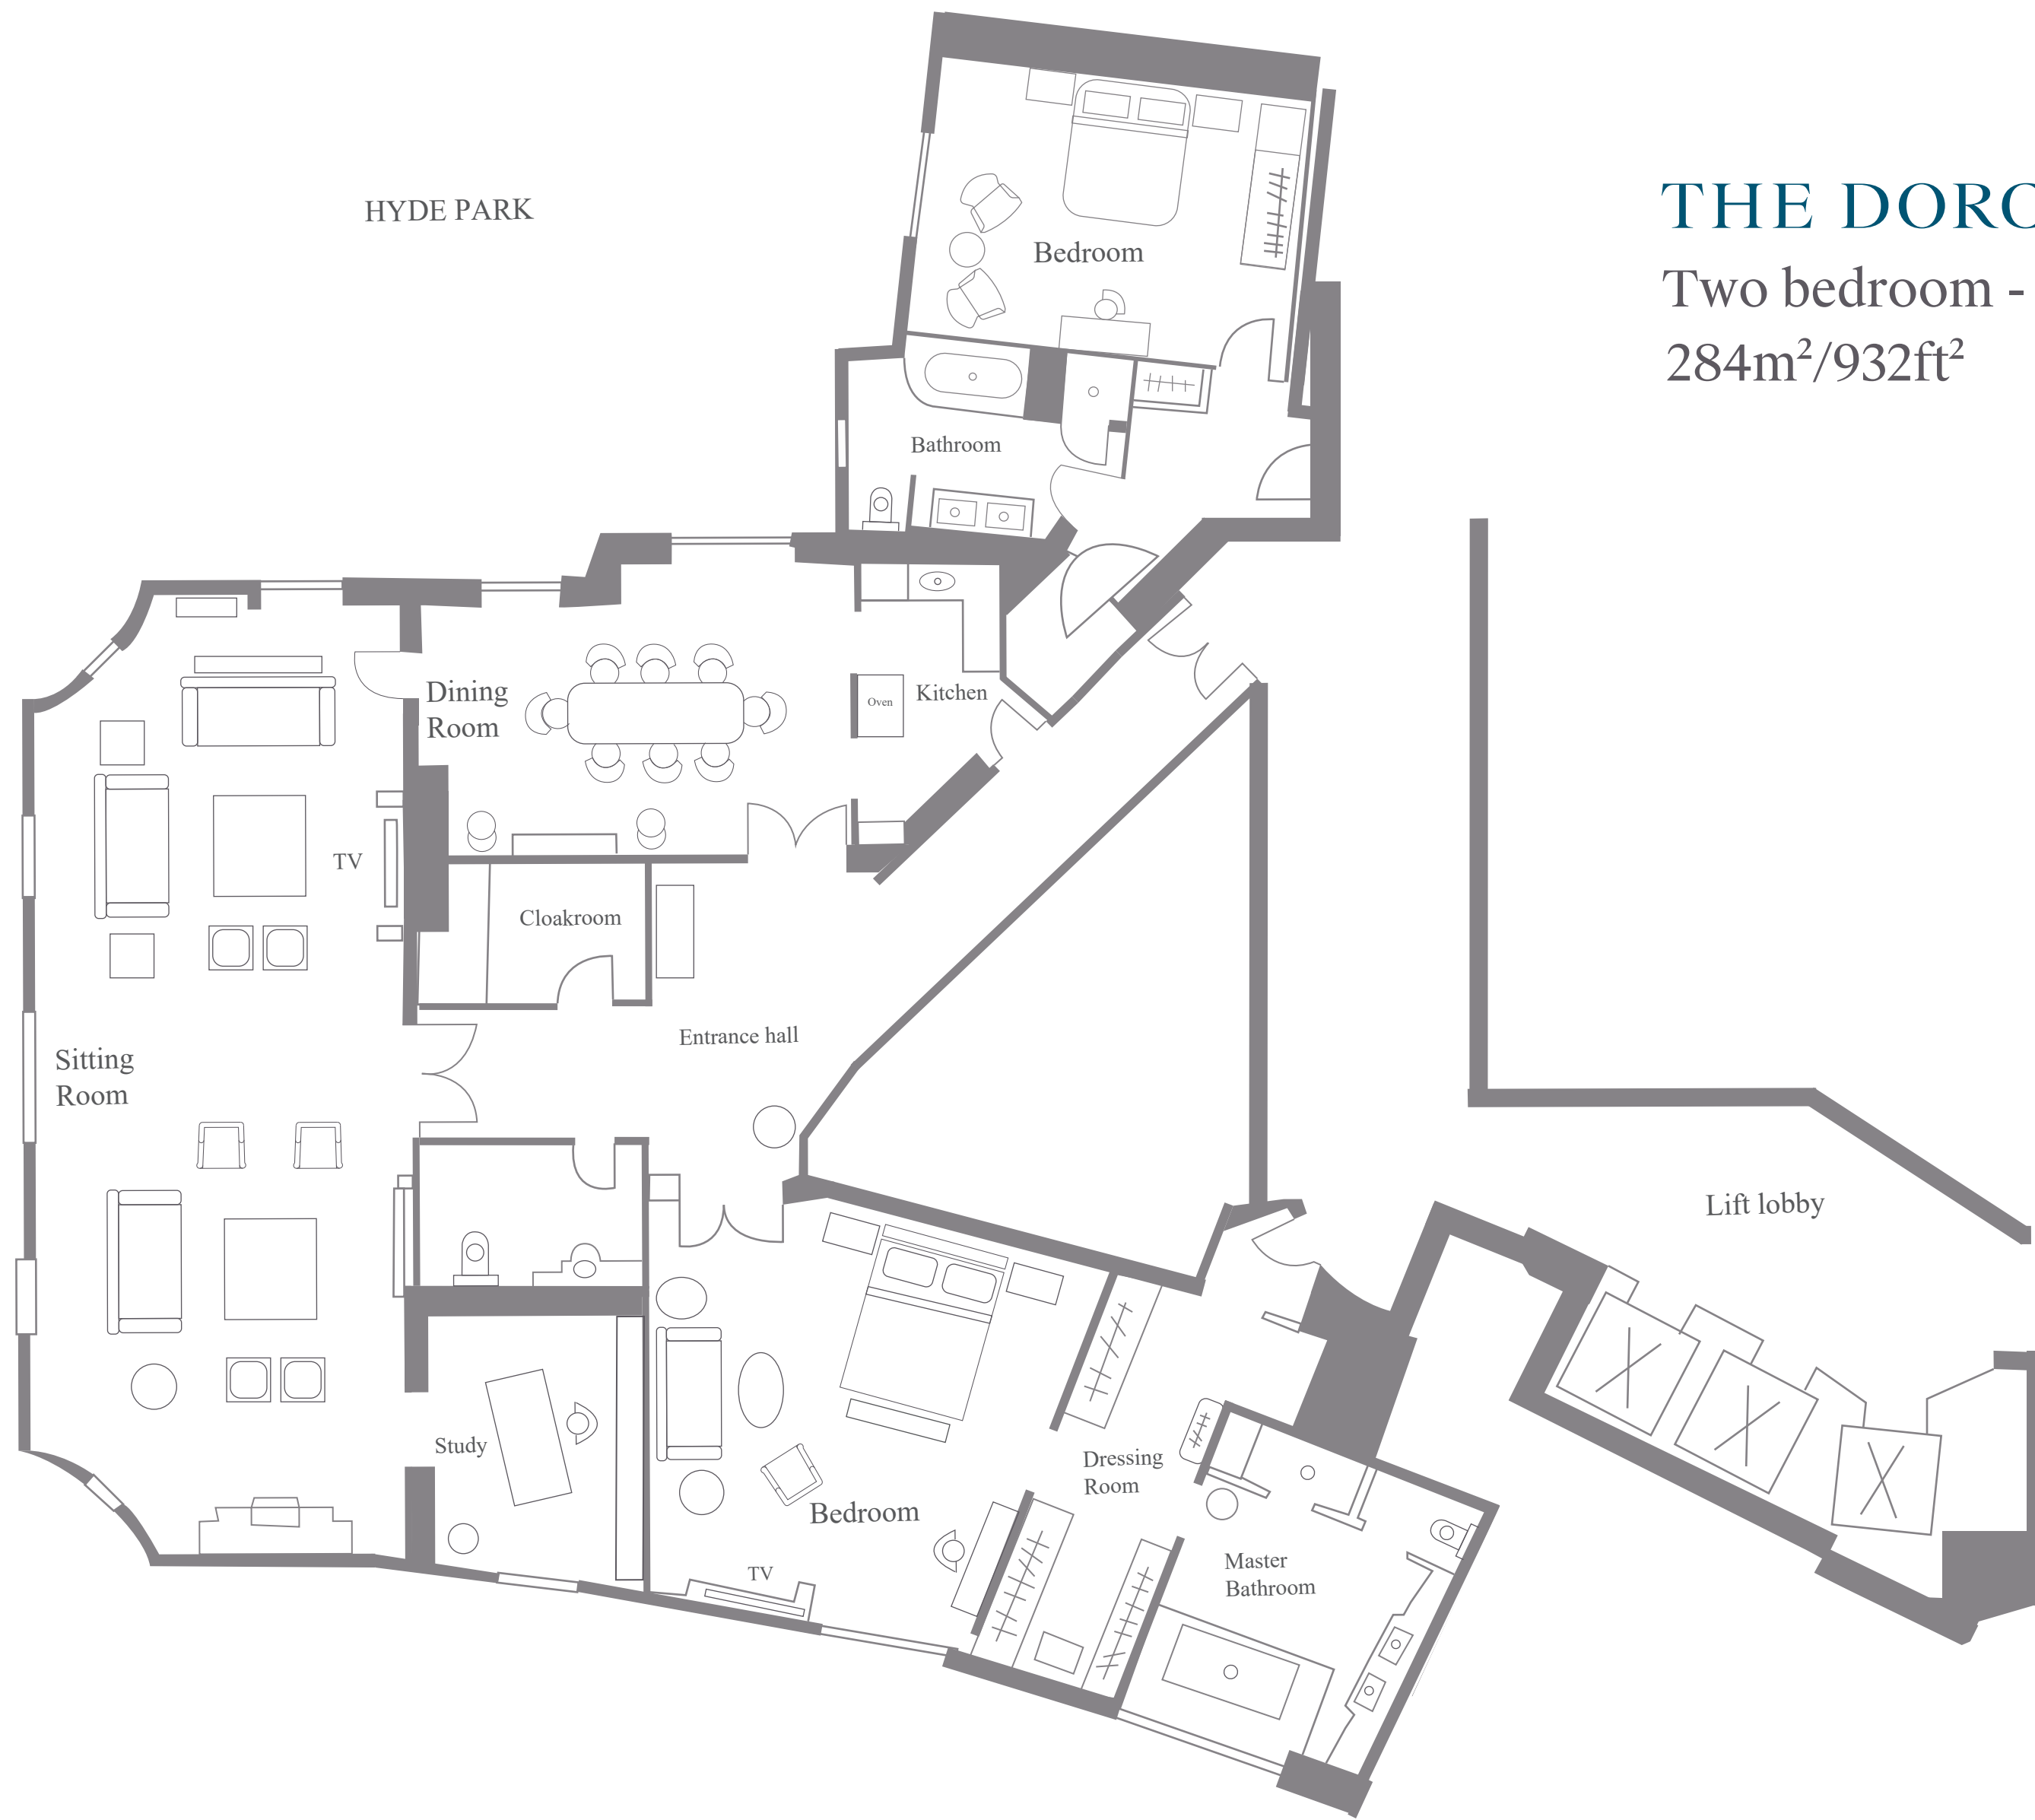

# THE DORCHESTER

Two bedroom - Royal Suite

284m<sup>2</sup>/932ft<sup>2</sup>

HYDE PARK

PARK LANE

HYDE PARK

# THE DORCHESTER

Two bedroom - Royal Suite

299m<sup>2</sup>/980ft<sup>2</sup>

HYDE PARK

PARK LANE

# THE DORCHESTER

Three bedroom - Royal Suite

377m<sup>2</sup>/1237ft<sup>2</sup>

HYDE PARK

PARK LANE

DEANERY ST.

# THE DORCHESTER

Four bedroom - Royal Suite  
433m<sup>2</sup>/4660ft<sup>2</sup>

HYDE PARK

Bedroom

Bathroom

Dining Room

Kitchen

TV