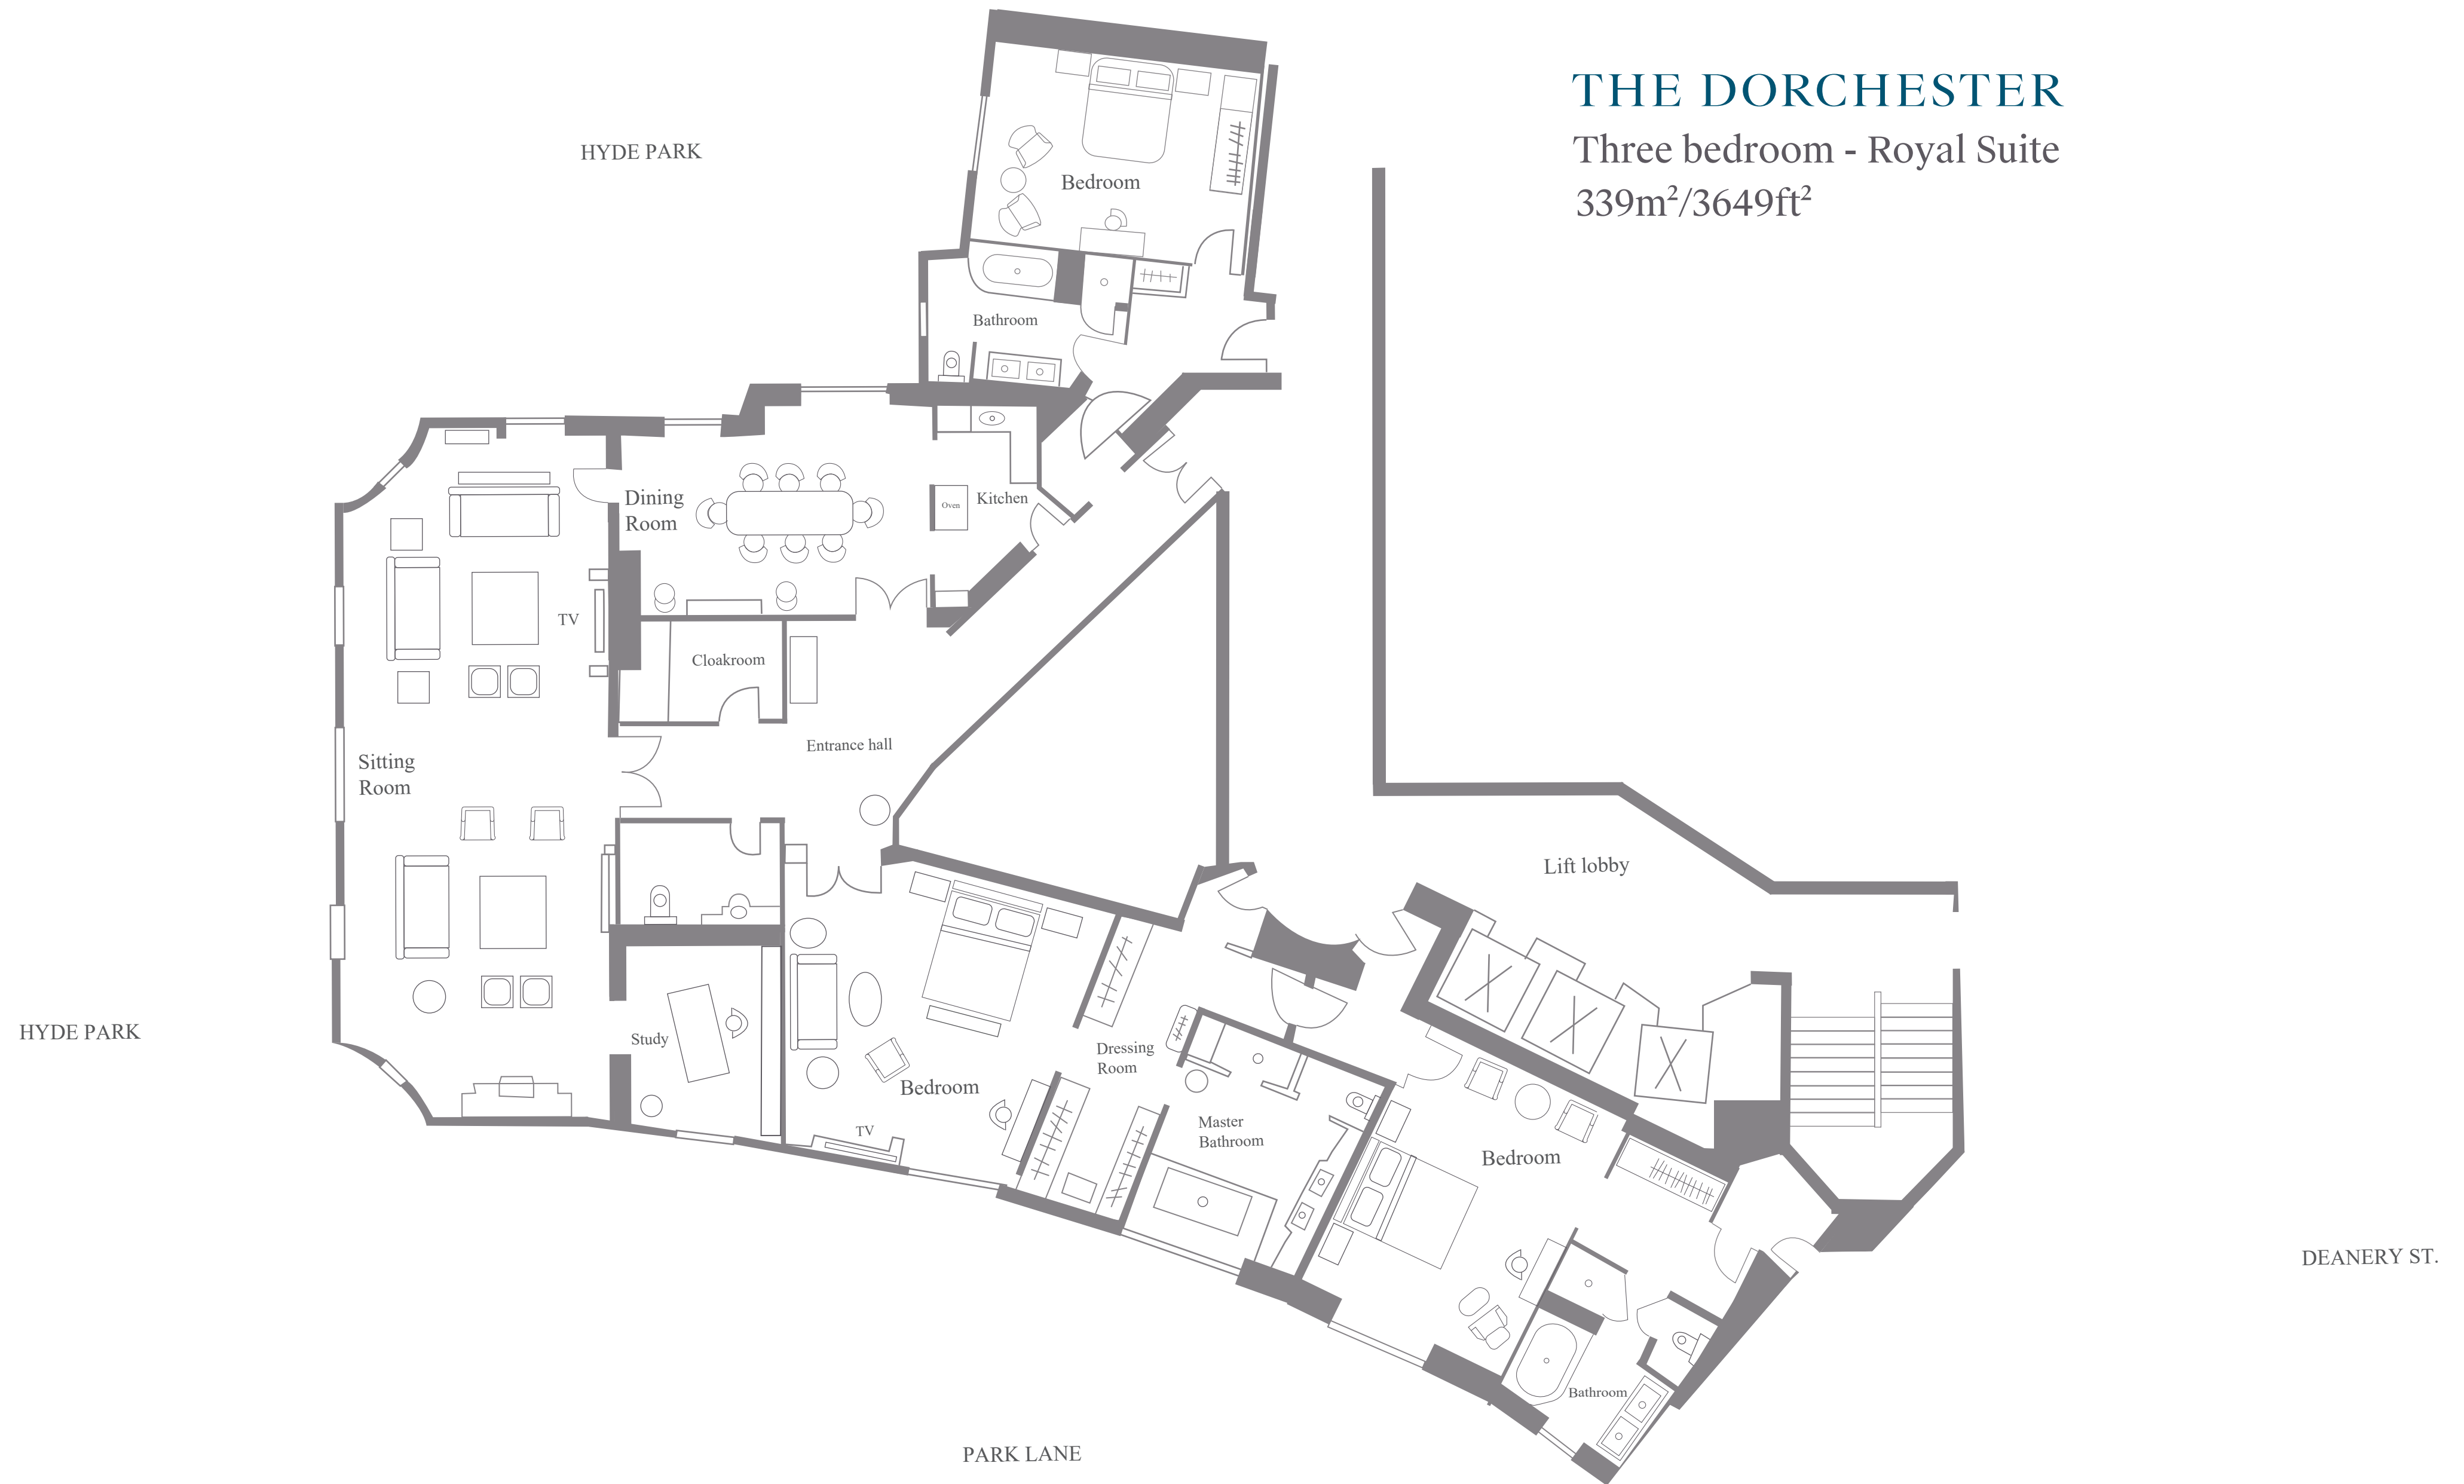

# THE DORCHESTER

Two bedroom - Royal Suite

284m<sup>2</sup>/932ft<sup>2</sup>

HYDE PARK

PARK LANE

HYDE PARK

# THE DORCHESTER

Two bedroom - Royal Suite

299m<sup>2</sup>/980ft<sup>2</sup>

HYDE PARK

PARK LANE

# THE DORCHESTER

Three bedroom - Royal Suite

339m<sup>2</sup>/3649ft<sup>2</sup>

HYDE PARK

# THE DORCHESTER

Three bedroom - Royal Suite

377m<sup>2</sup>/1237ft<sup>2</sup>

HYDE PARK

PARK LANE

DEANERY ST.