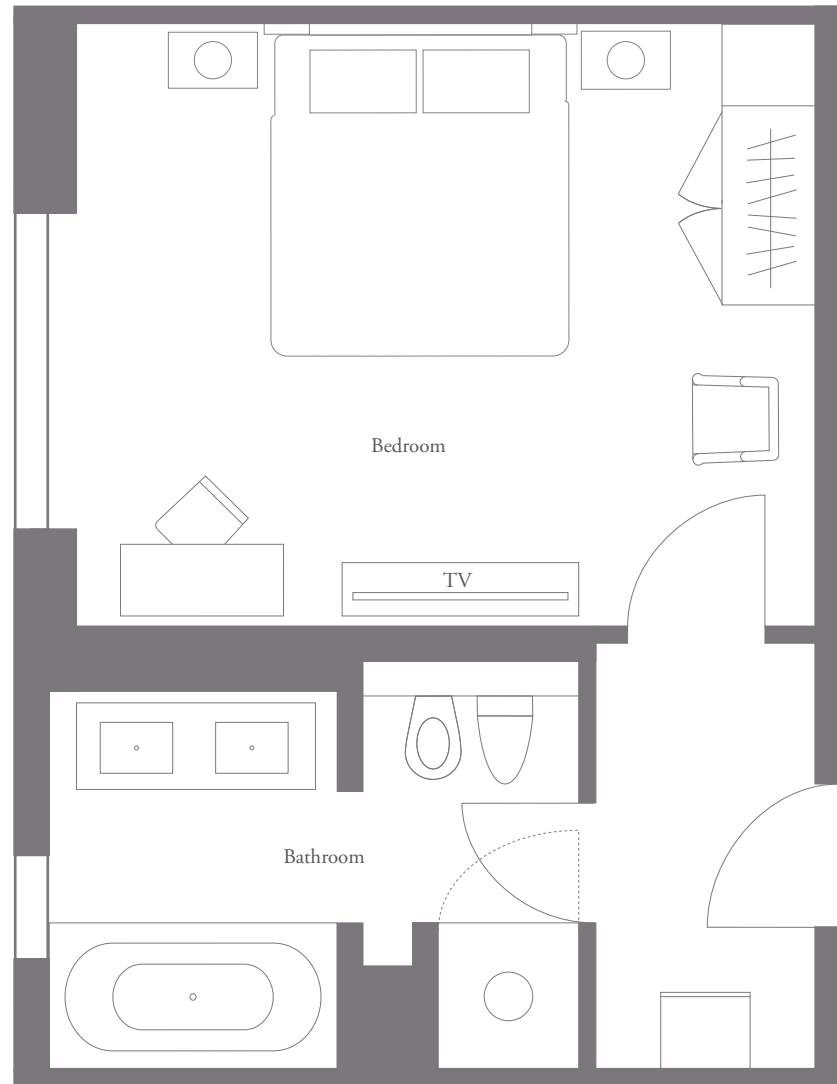

The Dorchester  
*Superior Room*

30m<sup>2</sup> / 322ft<sup>2</sup>

\* These floor plans are intended to give a good impression of our rooms and suites but not precisely to scale.