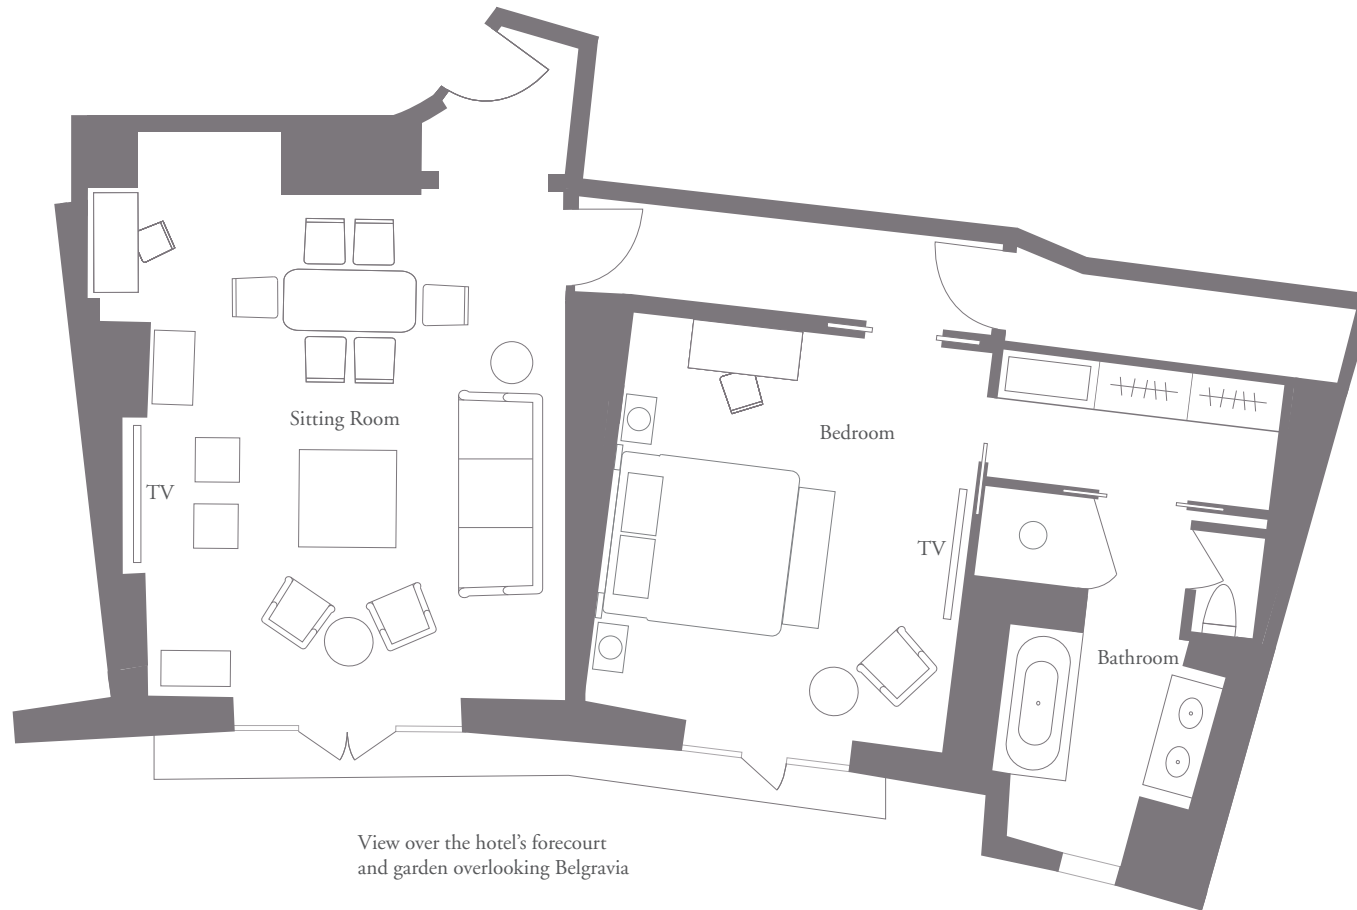

The Dorchester
Belgravia Suite

101m² / 1087ft²

View over the hotel's forecourt
and garden overlooking Belgravia

* These floor plans are intended to give a good impression of our rooms and suites but not precisely to scale.