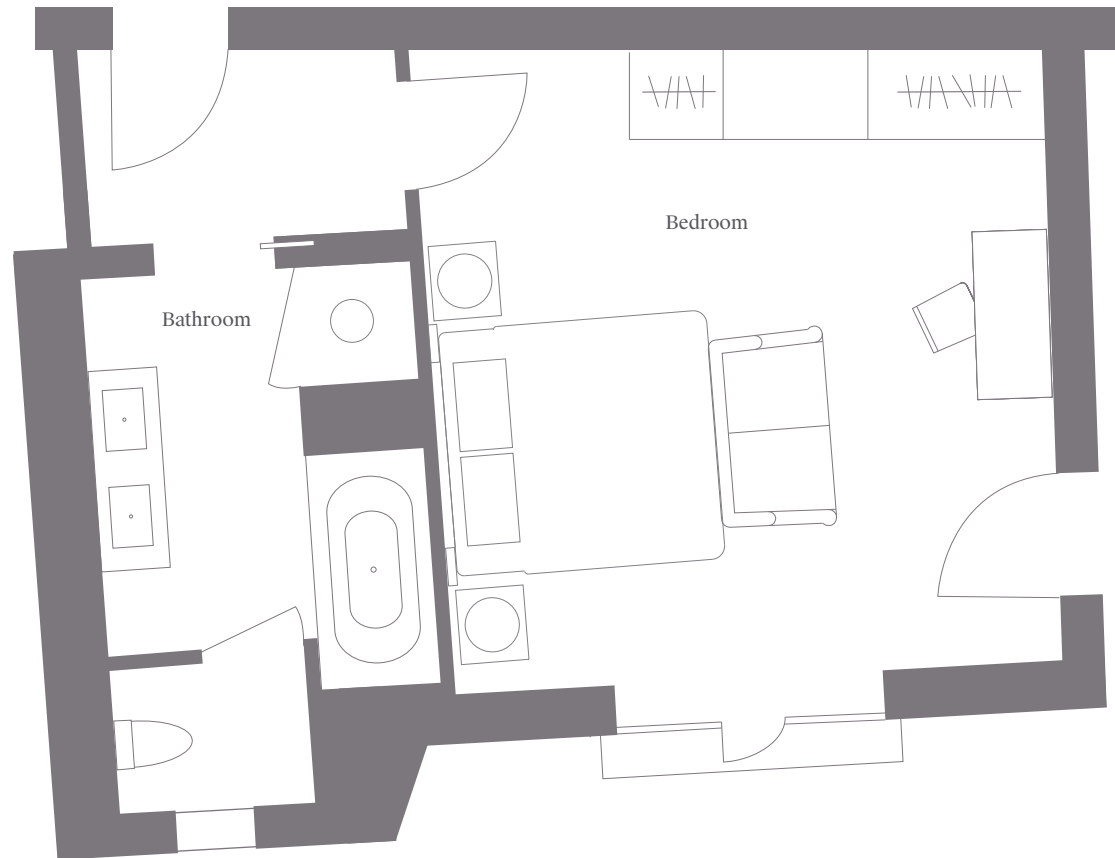

# THE DORCHESTER

Deluxe Park View Room

40m<sup>2</sup>/ 430ft<sup>2</sup>

Views of Hyde Park