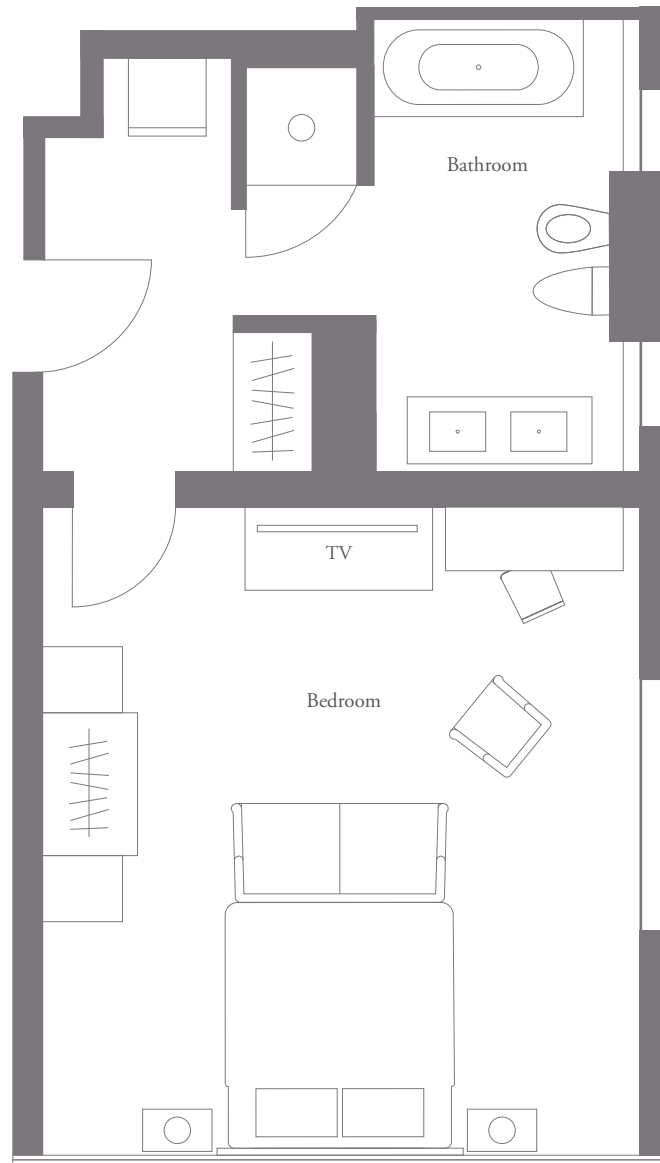

The Dorchester *Deluxe Room*

39m² / 4197ft²

*These floor plans are intended to give a good impression of our rooms and suites but not precisely to scale.