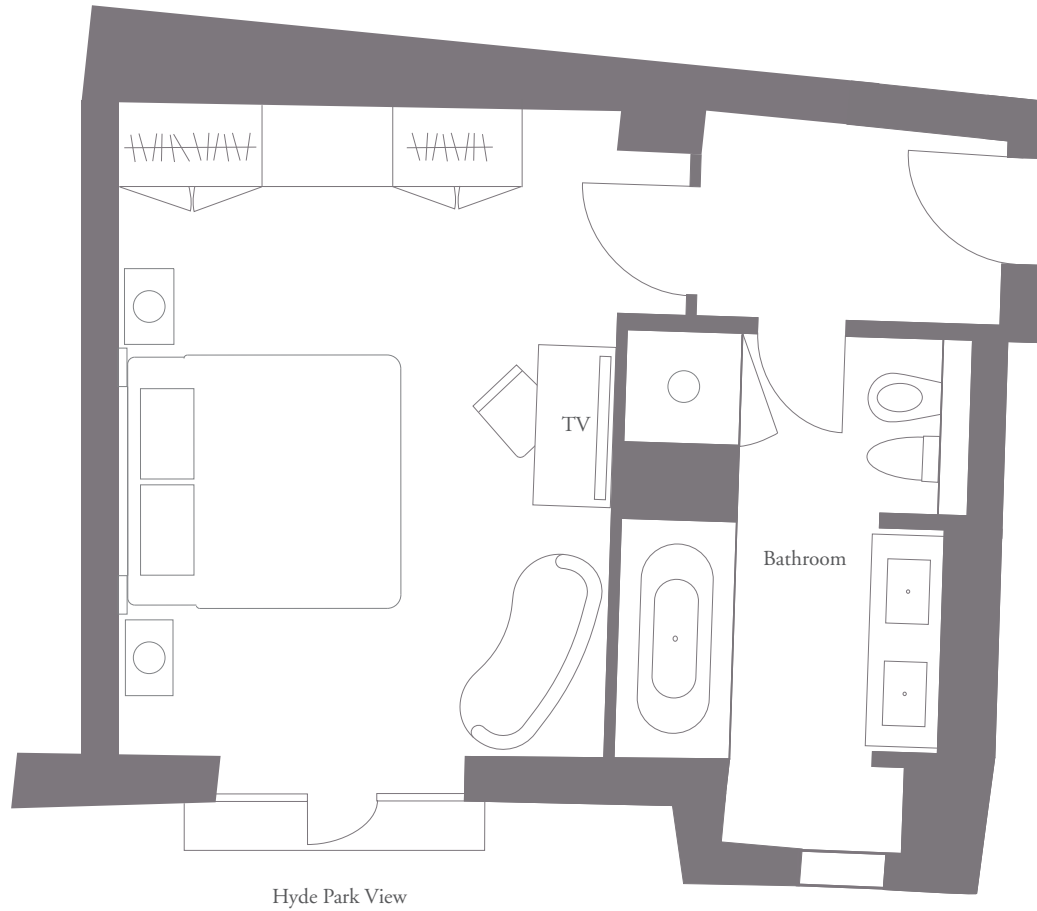

The Dorchester
Deluxe Park View Room

39m² / 419ft²

* These floor plans are intended to give a good impression of our rooms and suites but not precisely to scale.