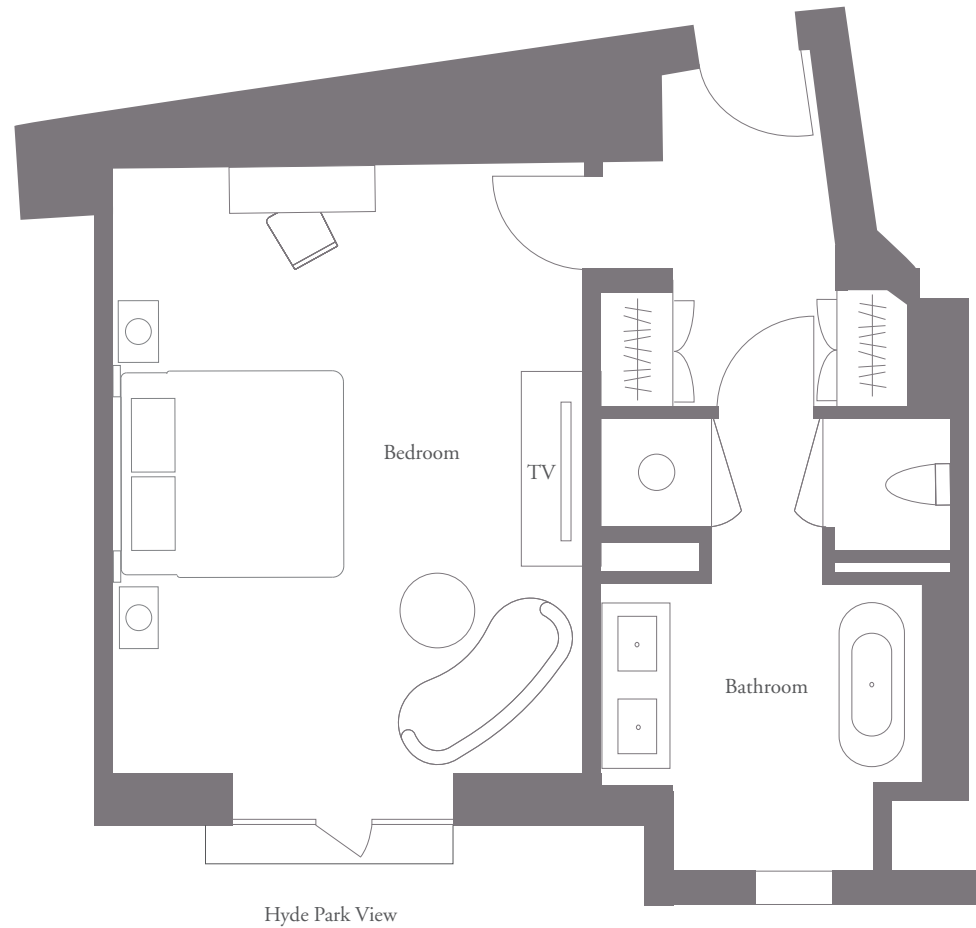

The Dorchester
Executive Park View Room

46m² / 495ft²

* These floor plans are intended to give a good impression of our rooms and suites but not precisely to scale.