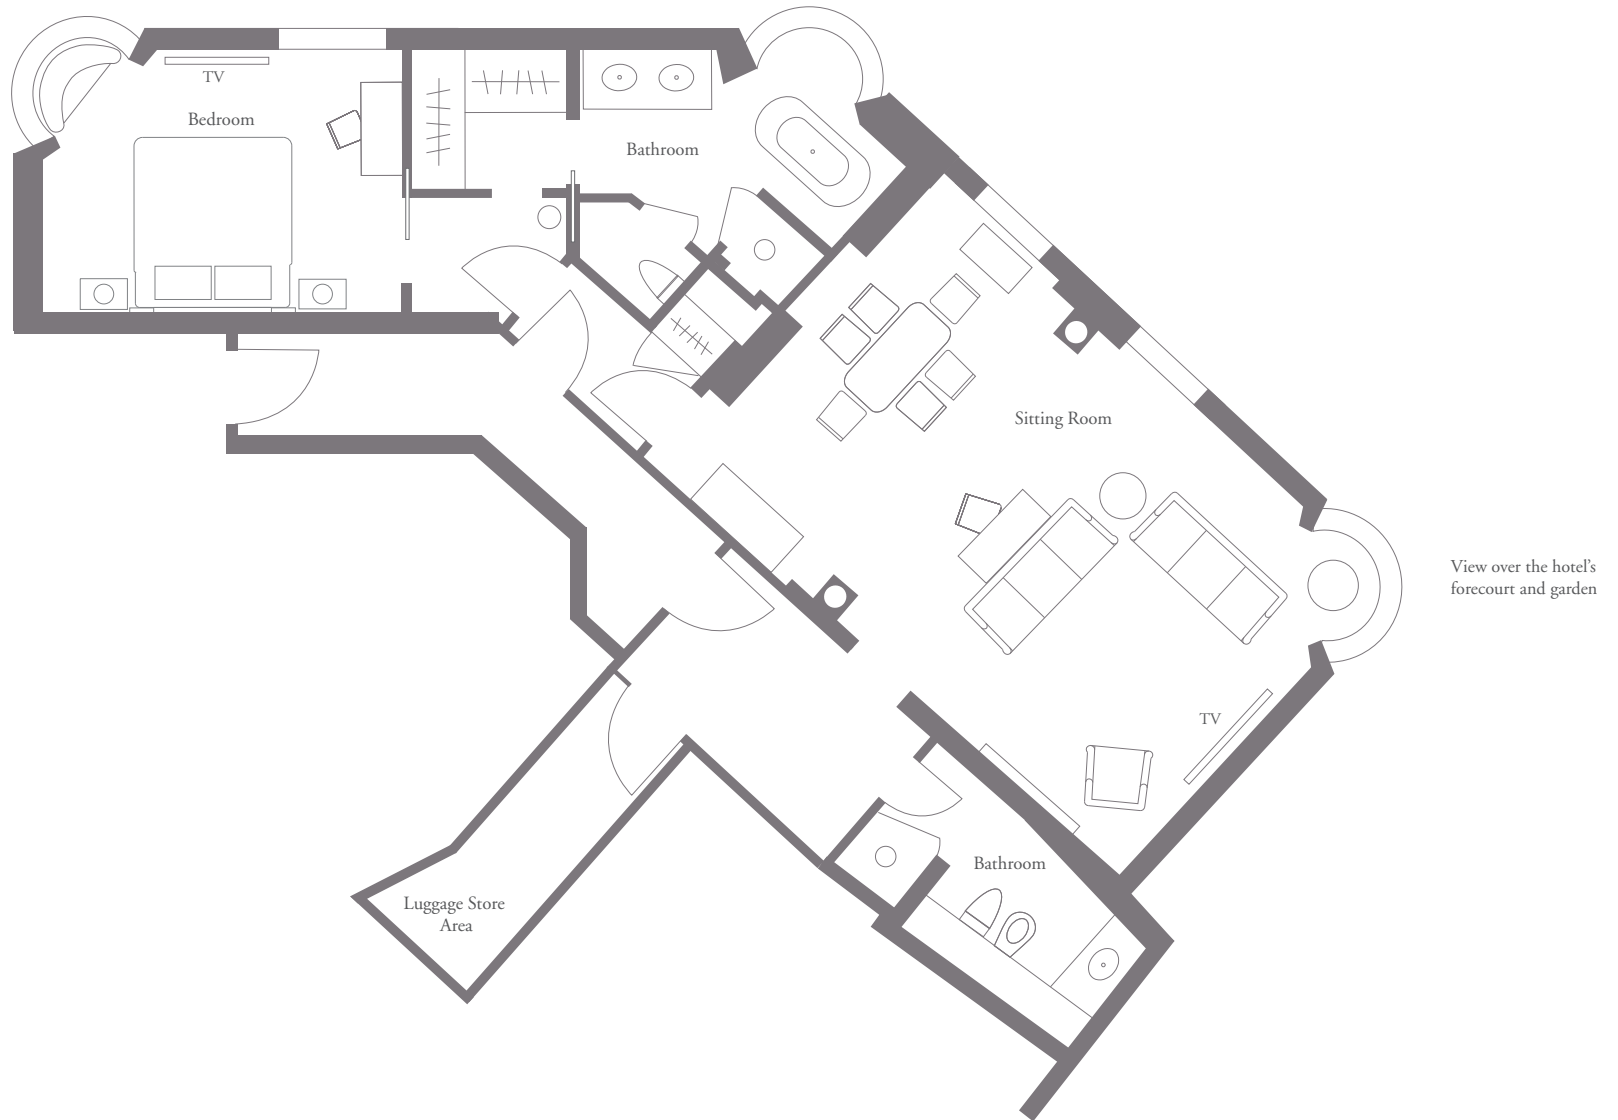

The Dorchester *Mayfair Suite*

97m² / 1044ft²

* These floor plans are intended to give a good impression of our rooms and suites but not precisely to scale.