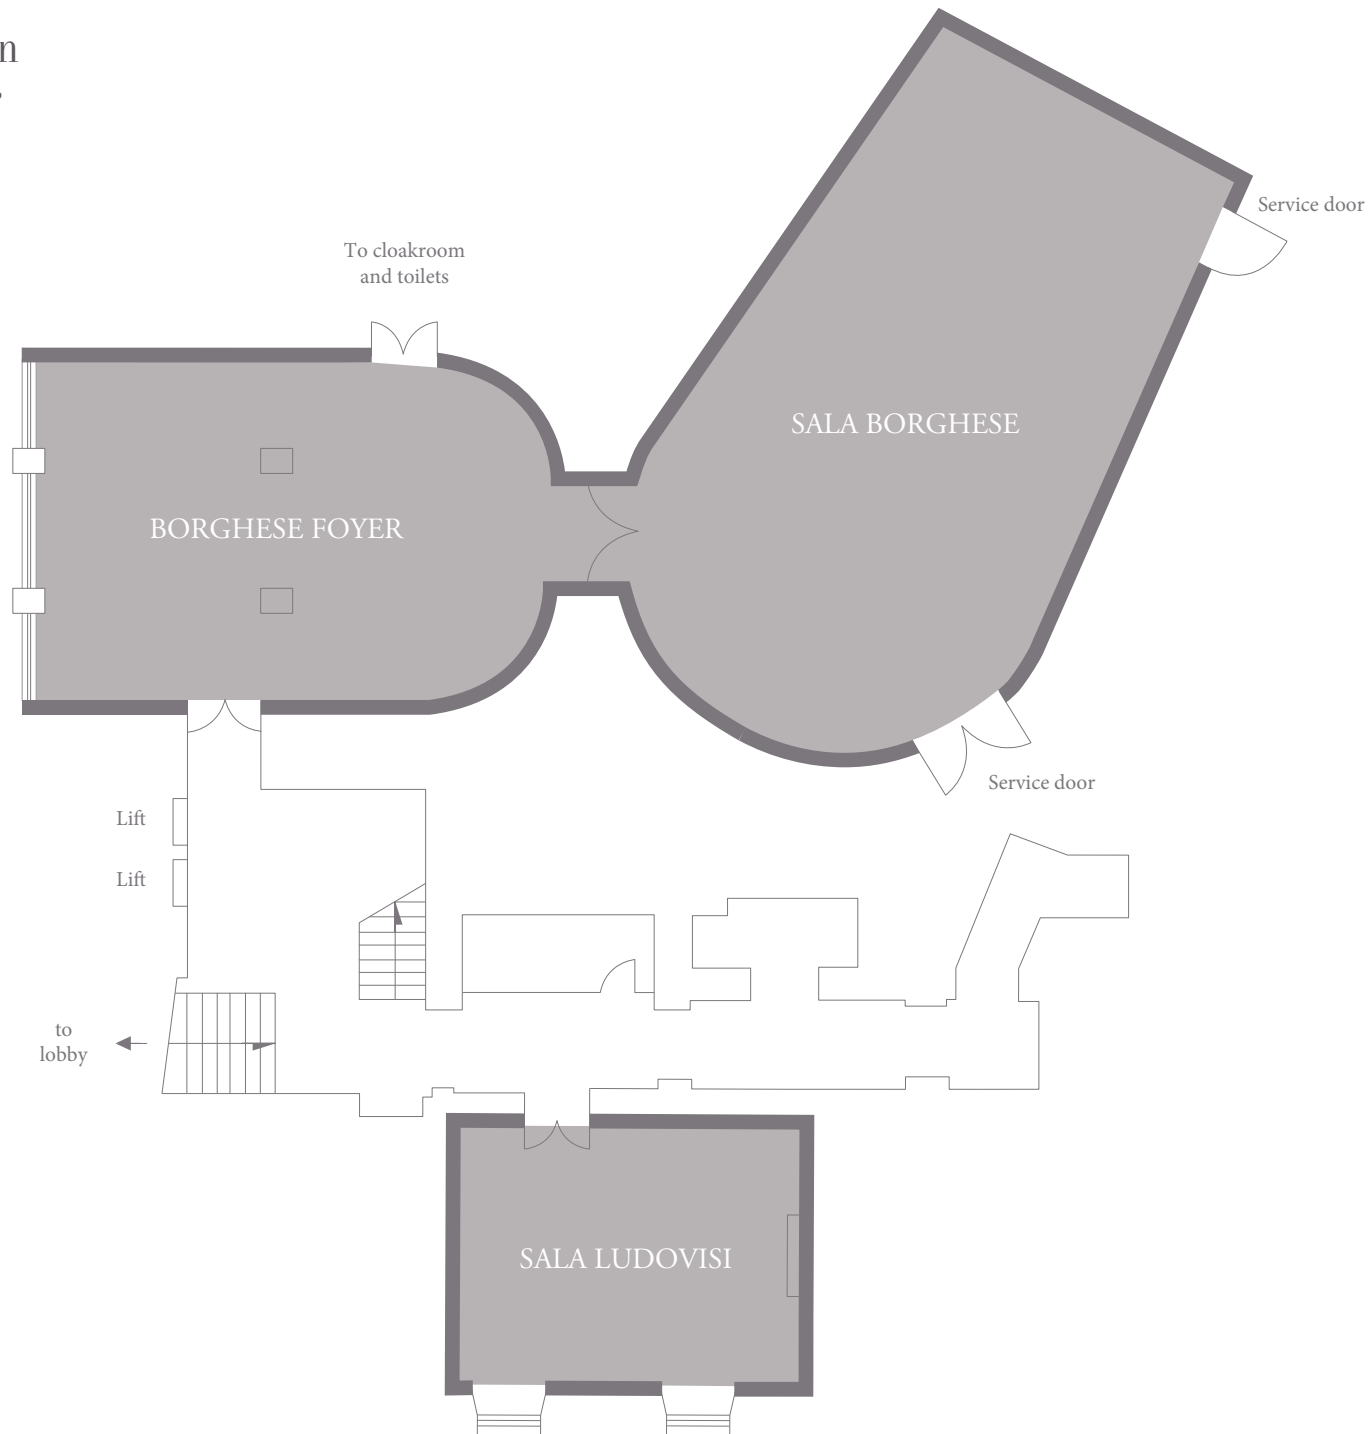

Hotel Eden

First floor

BORGHESE FOYER	Metres	Feet
Area	70m ²	753ft ²
Ceiling height	3.3m	10'10"
Length (maximum)	10m	32'10"
Width (maximum)	7m	23'

SALA BORGHESE	Metres	Feet
Area	94m ²	1,012ft ²
Ceiling height	3.8m	12'5"
Length (maximum)	14m	45'10"
Width (maximum)	7.9m	25'10"

SALA LUDOVISI	Metres	Feet
Area	37m ²	398ft ²
Ceiling height	3.7m	12'2"
Length (maximum)	7m	22'11"
Width (maximum)	5.3m	17'4"