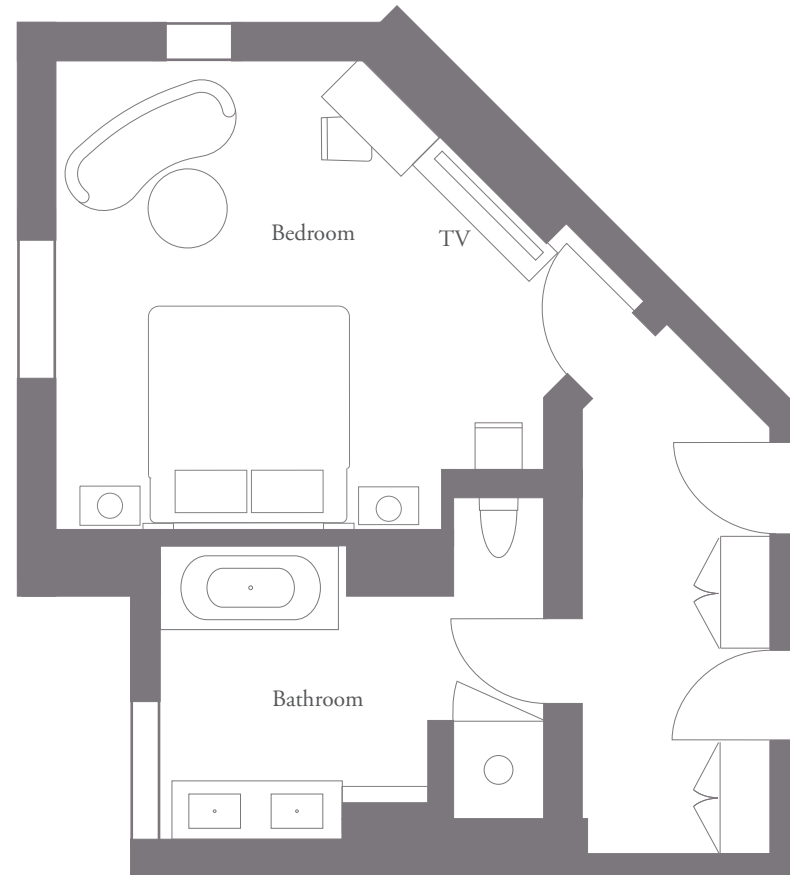

The Dorchester  
*Executive Room*

46m<sup>2</sup> / 495ft<sup>2</sup>

\* These floor plans are intended to give a good impression of our rooms and suites but not precisely to scale.