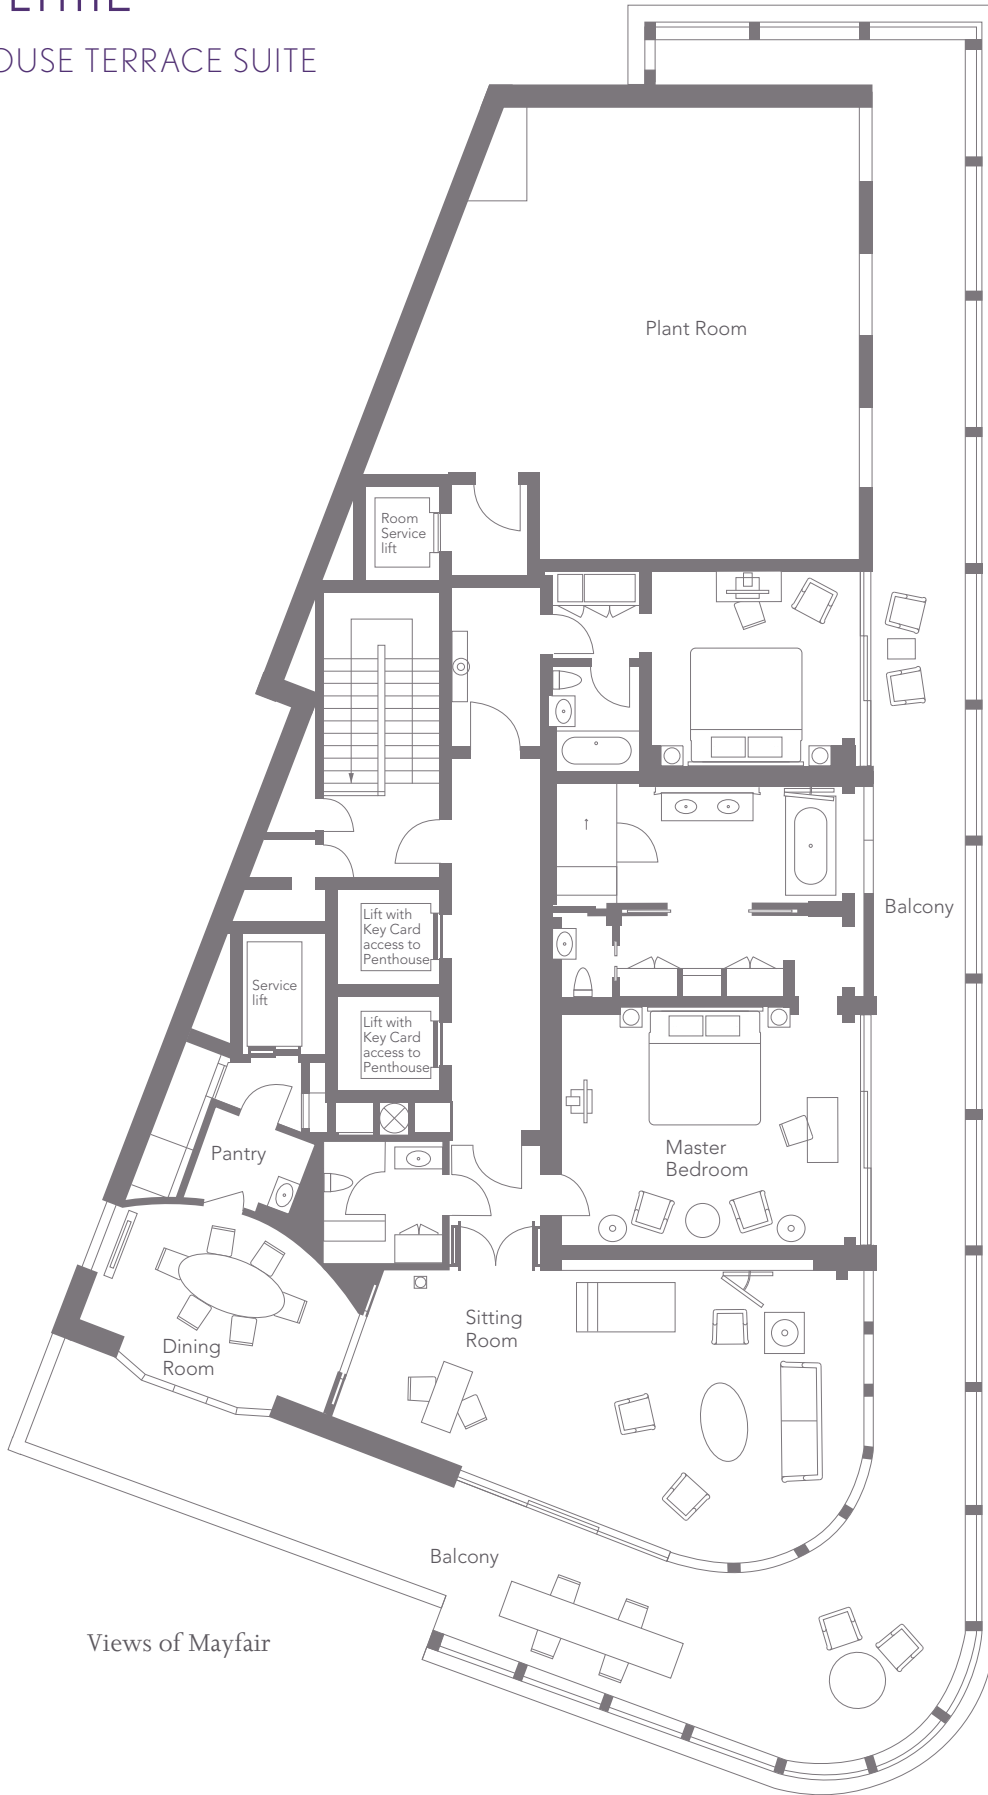

45 PARK LANE

PENTHOUSE TERRACE SUITE

Views to Parliament, London Eye and the City.

Views of Hyde Park

Views of Mayfair