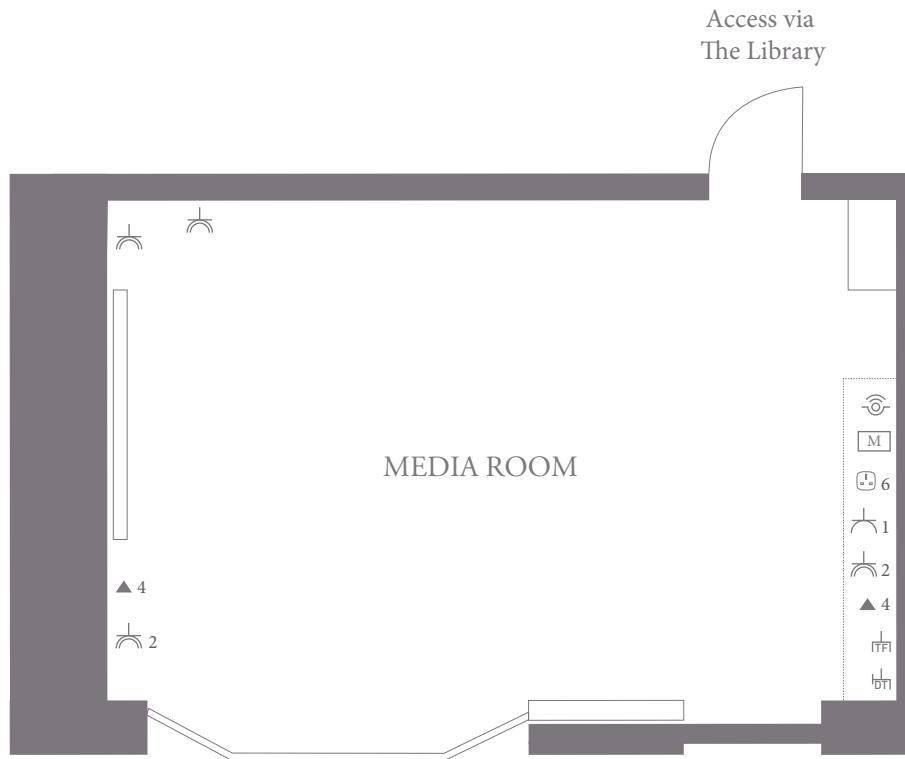

45 Park Lane
Media Room
First floor

MEDIA ROOM	Metres	Feet
Area	35m ²	380ft ²
Ceiling height	2.26m	7'4"
Length (maximum)	6.7m	22'
Width (maximum)	4.35m	14'3"

Capacities	Maximum
Theatre	-
Classroom	-
Boardroom	14
U-shape	-
Cabaret	-
Banquet round	14
Cocktails	20

Key	Symbol
Single socket	⌚
Double socket	⌚⌚
LAN port	⌚⌚⌚
Cat 5 / IP / ISDN	▲
Telephone socket	⌚⌚⌚
Media hub	M
Port extension	⌚⌚
BARCO ClickShare	⌚⌚