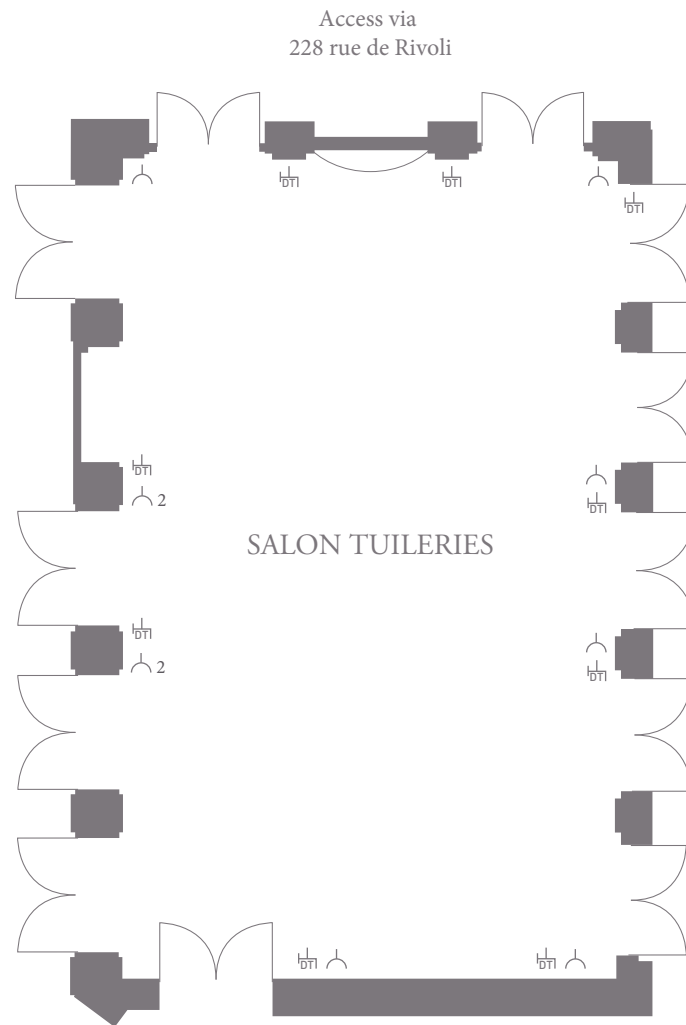

Le Meurice
Salon Tuileries
Ground floor

SALON TUILERIES	Metres	Feet
Area	125m ²	1,350ft ²
Ceiling height	3.63m	9'8"
Length (maximum)	14.2m	46'
Width (maximum)	8.8m	26'2"

Capacities	Maximum
Theatre	120
Classroom	60
Boardroom	28
U-shape	25
Conference	28
Banquet round	80
Cocktails	170

Key	Symbol
Electricity socket	⌚
LAN port	⌚