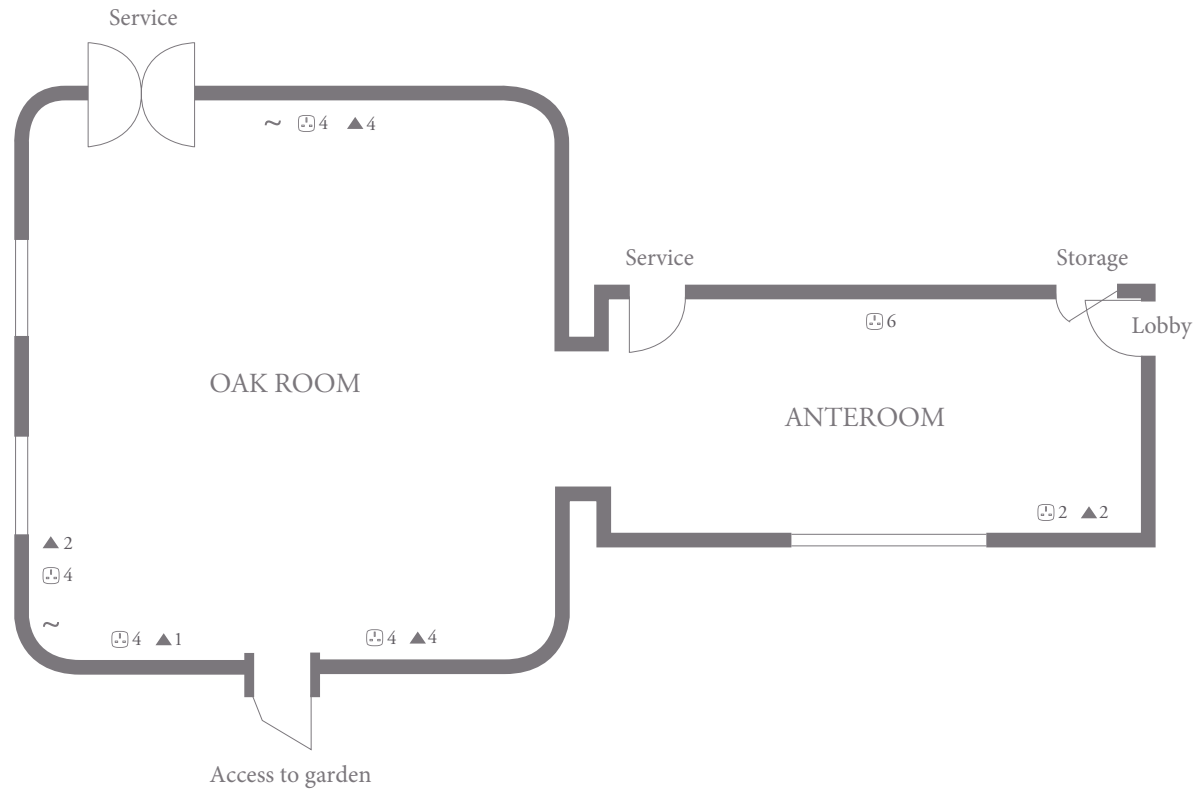

Coworth Park
Oak Room
 Ground floor

OAK ROOM	Metres	Feet
Area	48m ²	516ft ²
Ceiling height (highest)	3.85m	12'7"
Ceiling height (lowest)	3m	23'3"
Length (maximum)	7.1m	23'3"
Width (maximum)	6.7m	21'11"

Capacities	Maximum
Breakfast	30
Boardroom	20
Cabaret	24
Classroom	12
Cocktails	50
Dinner	30
Hollow square	24
Lunch	30
Theatre	30
U-shape	18

Key	Symbol
Power socket	☐
Cat 5 / IP / ISDN	▲
Audio input plate	~