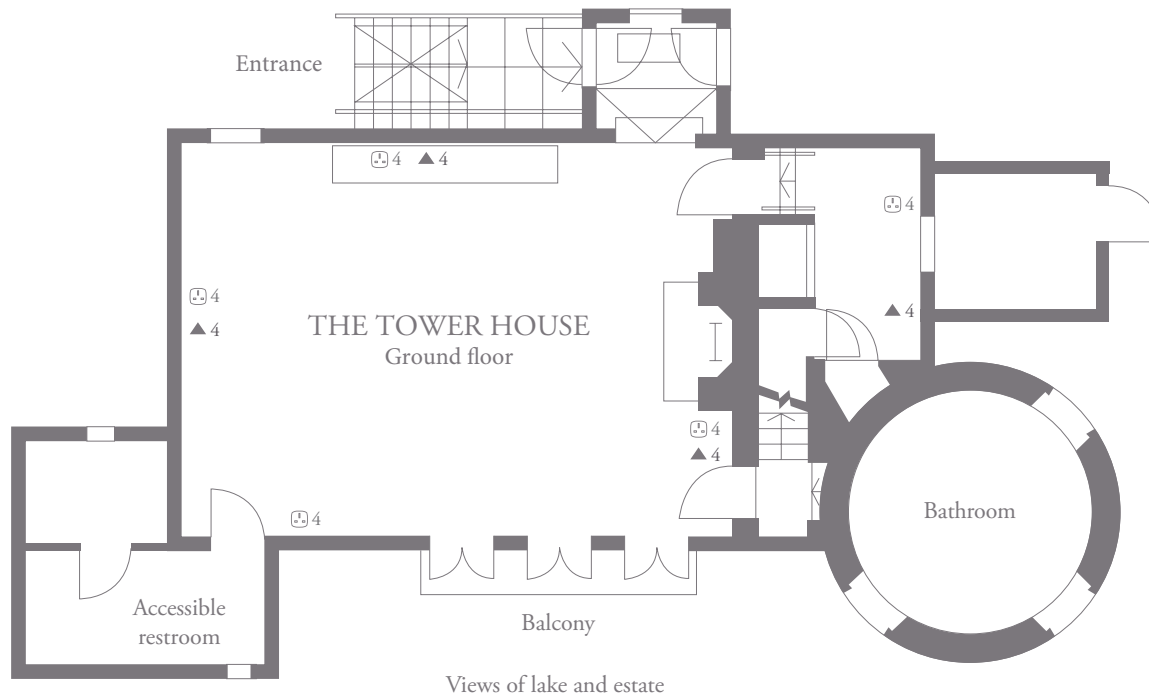

Coworth Park
The Tower House
 Ground and first floor

THE TOWER HOUSE	Metres	Feet
Area	54m ²	581ft ²
Ceiling height (highest)	5m	16'4"
Ceiling height (lowest)	4.37m	14'4"
Length (maximum)	8.2m	26'10"
Width (maximum)	6.2m	20'4"

Capacities	Maximum
Breakfast	30
Boardroom	18
Cabaret	24
Classroom	18
Cocktails	50
Dinner	30
Dinner dance	-
Hollow square	18
Lunch	30
Theatre	30
U-shape	18

Key	Symbol
Cat 5 / IP	▲
Power socket	Ⓜ