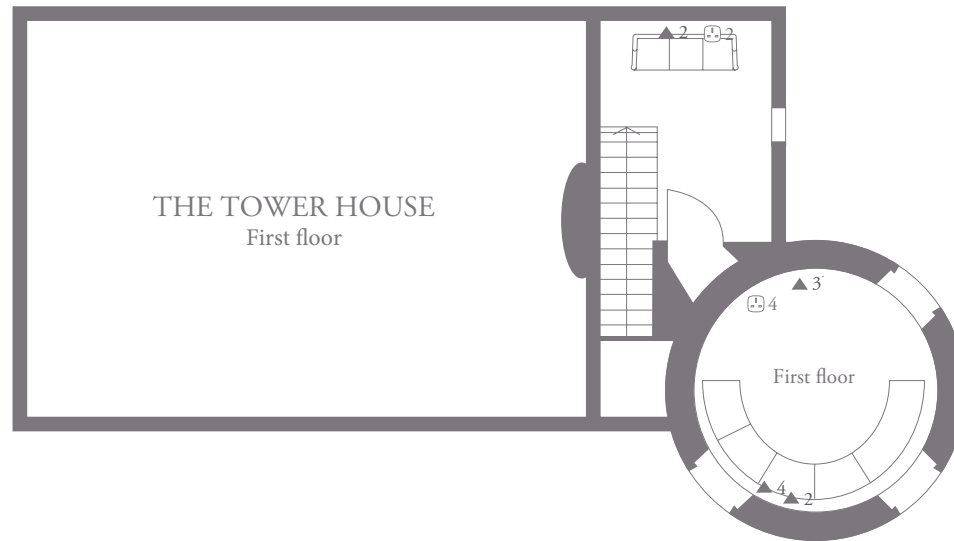

Coworth Park
The Tower House
 Ground and first floor

THE TOWER HOUSE	Metres	Feet
Area	54m ²	581ft ²
Ceiling height (highest)	5m	16'4"
Ceiling height (lowest)	4.37m	14'4"
Length (maximum)	8.2m	26'10"
Width (maximum)	6.2m	20'4"

Capacities	Maximum
Breakfast	30
Boardroom	18
Cabaret	24
Classroom	18
Cocktails	50
Dinner	30
Dinner dance	-
Hollow square	18
Lunch	30
Theatre	30
U-shape	18

Key	Symbol
Cat 5 / IP	▲
Power socket	Ⓜ