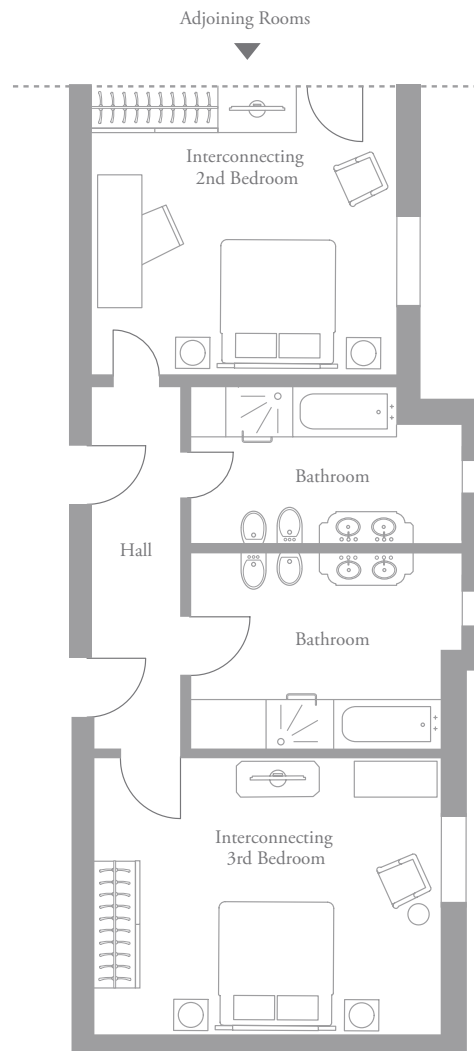

The Dorchester

Park Suite

Room	Square Metres	Square Feet
As a 1 bedroom suite	99.64	1096
As a 2 Bedroom suite	125.55	1381
As a 3 Bedroom suite	151.73	1669

Please note that this plan is for reference only and the layout of your Park Suite may vary depending on the location in the building.