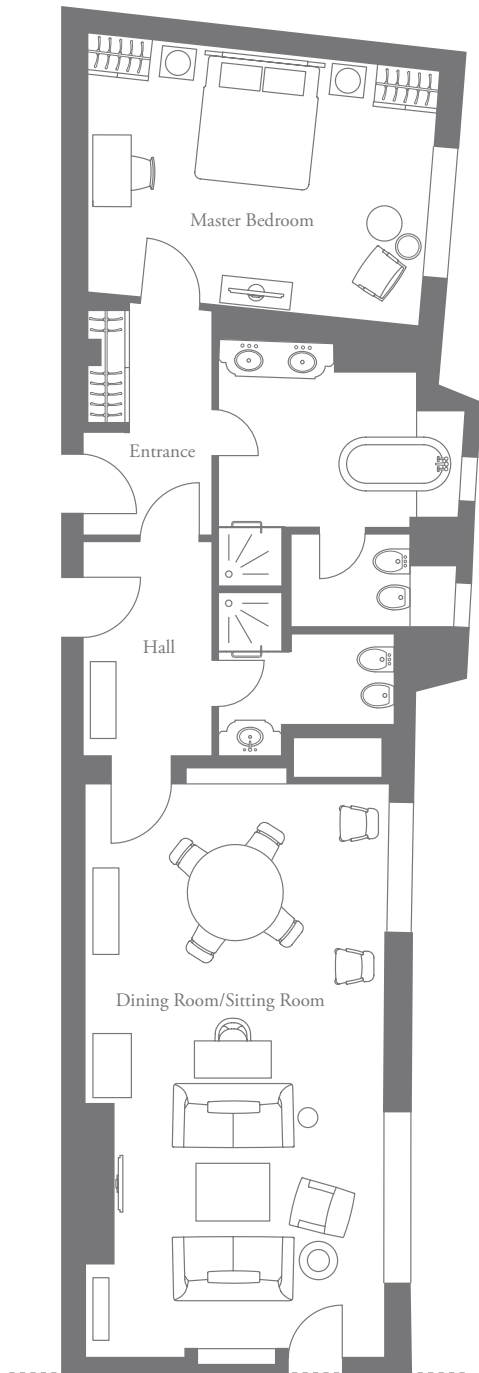

The Dorchester

Park Suite

Room	Square Metres	Square Feet
As a 1 bedroom suite	99.64	1096
As a 2 Bedroom suite	125.55	1381
As a 3 Bedroom suite	151.73	1669

Please note that this plan is for reference only and the layout of your Park Suite may vary depending on the location in the building.