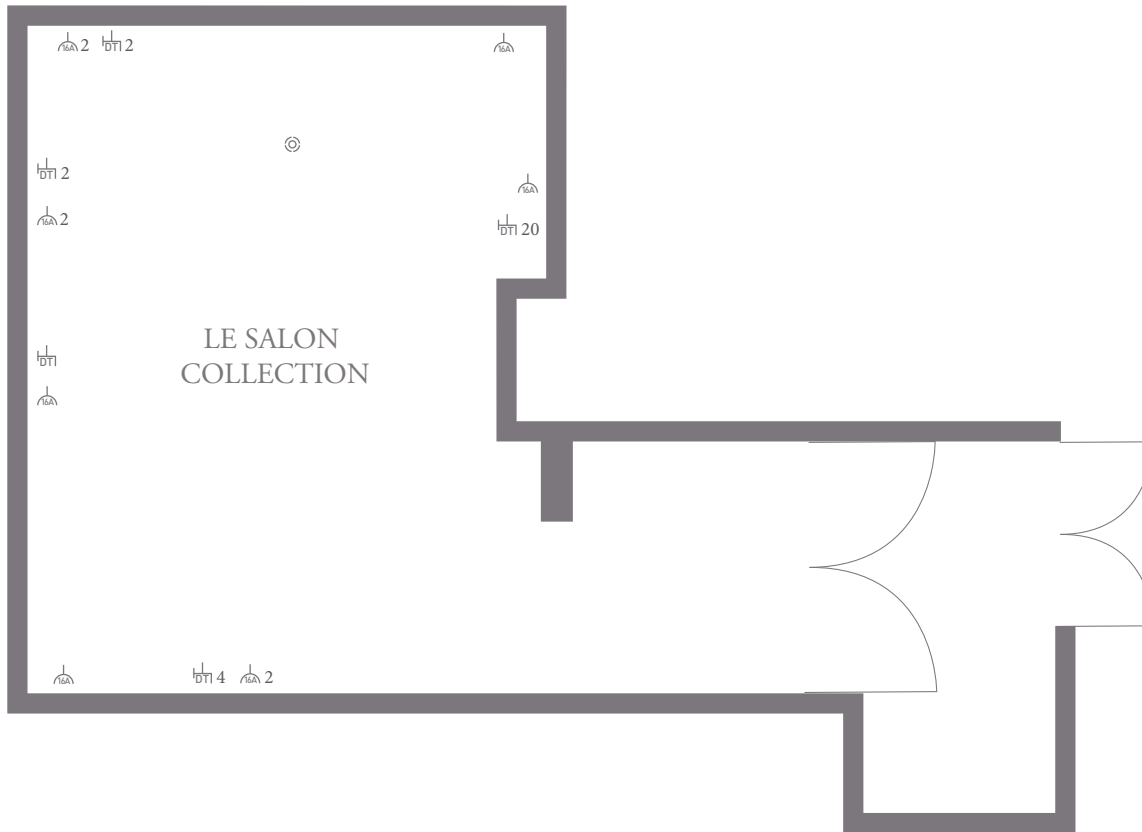

Hôtel Plaza Athénée
Le Salon Collection
Lower ground floor

Access via
 25 or 27 avenue Montaigne.
 Ground floor stairs
 and lift located at La Galerie.

LE SALON COLLECTION	Metres	Feet
Area	55m ²	592ft ²
Ceiling height	2.5m	8'2"
Length (maximum)	7.7m	25'3"
Width (maximum)	5.5m	18'

Capacities	Maximum
Theatre	38
Classroom	20
Boardroom	15/20
U-shape	18
Cabaret	27
Banquet ovals	27
Cocktails	60

Key	Symbol
LAN port	⌚
16A socket	⌚
Audio socket	⊙