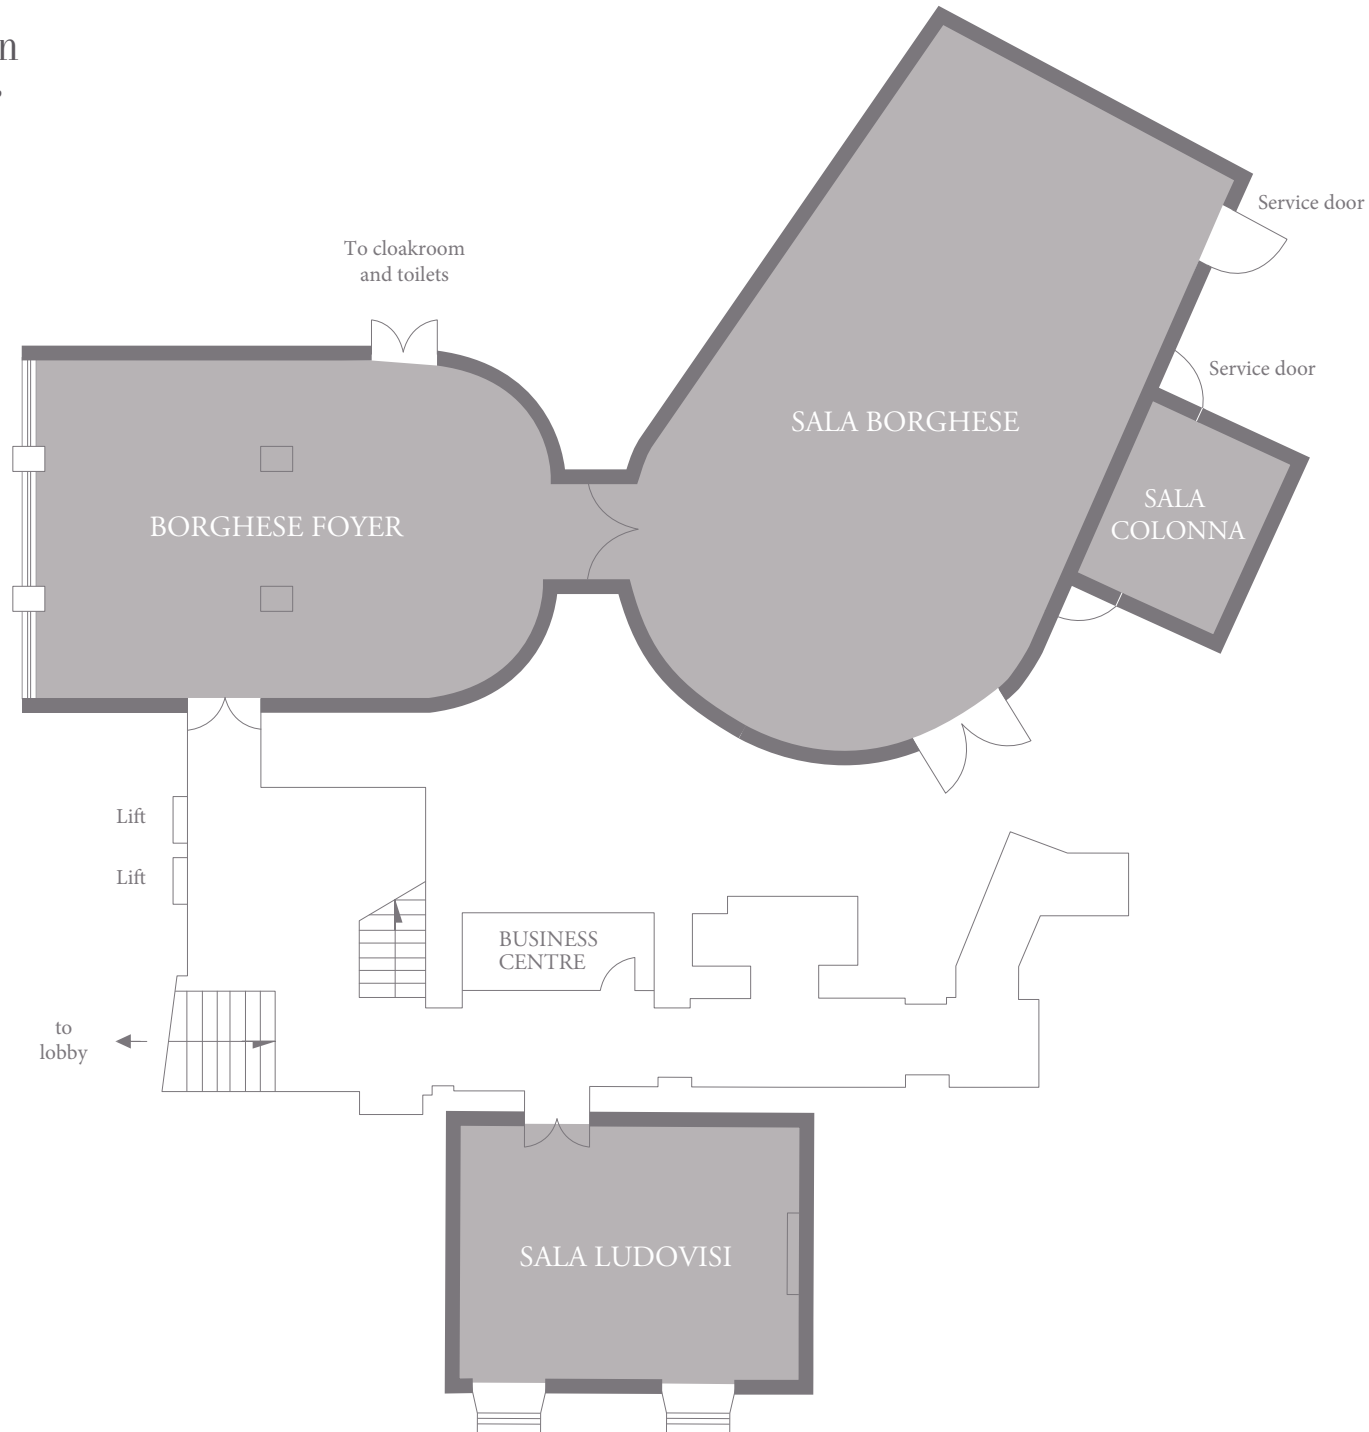

Hotel Eden

First floor

BORGHESE FOYER	Metres	Feet
Area	70m ²	753ft ²
Ceiling height	3.3m	10'10"
Length (maximum)	10m	32'10"
Width (maximum)	7m	23'

SALA BORGHESE	Metres	Feet
Area	94m ²	1,012ft ²
Ceiling height	3.8m	12'5"
Length (maximum)	14m	45'10"
Width (maximum)	7.9m	25'10"

SALA LUDOVISI	Metres	Feet
Area	37m ²	398ft ²
Ceiling height	3.7m	12'2"
Length (maximum)	7m	22'11"
Width (maximum)	5.3m	17'4"

SALA COLONNA	Metres	Feet
Area	21m ²	226ft ²
Ceiling height	3.25m	10'7"
Length (maximum)	5m	16'4"
Width (maximum)	4.2m	13'9"