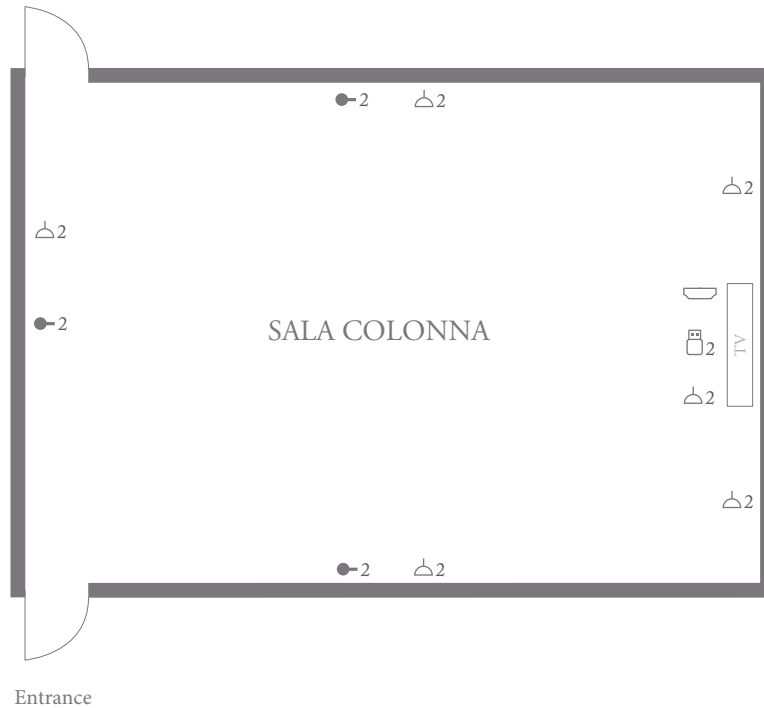

Hotel Eden
Sala Colonna
First floor

SALA COLONNA	Metres	Feet
Area	21m ²	226ft ²
Ceiling height	3.25m	10'7"
Length (maximum)	5m	16'5"
Width (maximum)	4.2m	13'9"

Capacities	Maximum
Boardroom (round table)	8

Key	Symbol
Socket outlet not switched	△
Switched socket outlet	△
Floor socket outlet	▲
Audio speaker outlet	⊠
TV co-ax aerial outlet	ⓧ
Telephone outlet	▲
RJ 485	●
HDMI	⌋
USB	Ⓜ