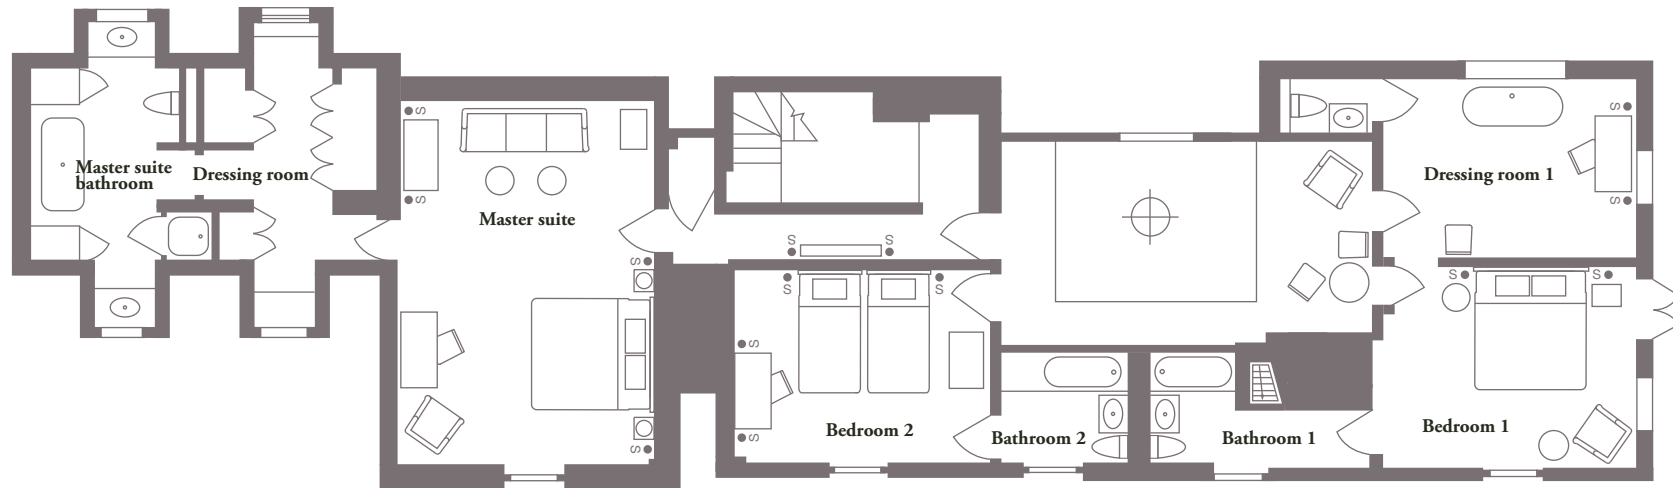

Coworth Park
Dower House
Ground floor

AREA | SQUARE FEET
3283

KEY
SOCKET = S

Coworth Park
Dower House
1st floor

AREA | SQUARE FEET
3283

KEY
SOCKET = S