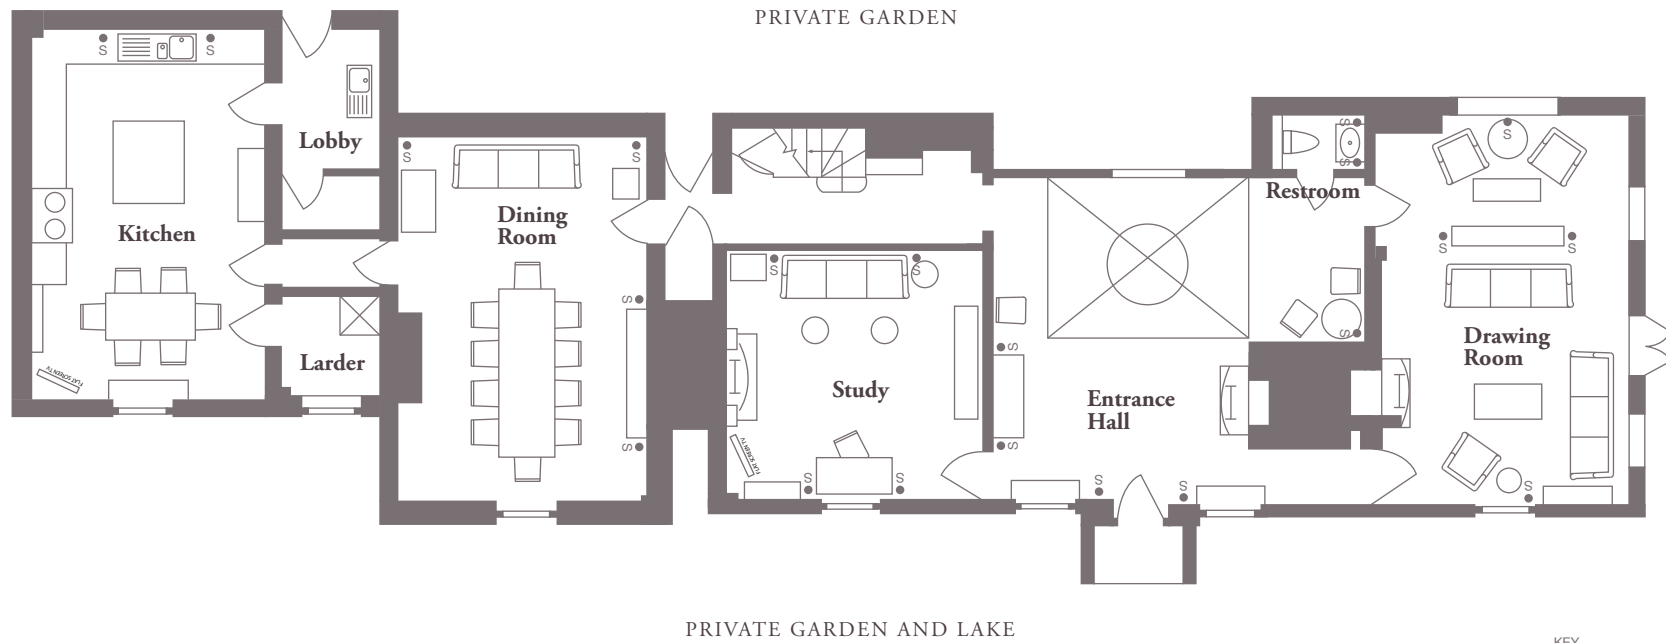

Coworth Park
Dower House
Ground floor

AREA | SQUARE FEET
3283

KEY
SOCKET = S

Coworth Park
Dower House
1st floor

AREA | SQUARE FEET
3283

KEY
SOCKET = S