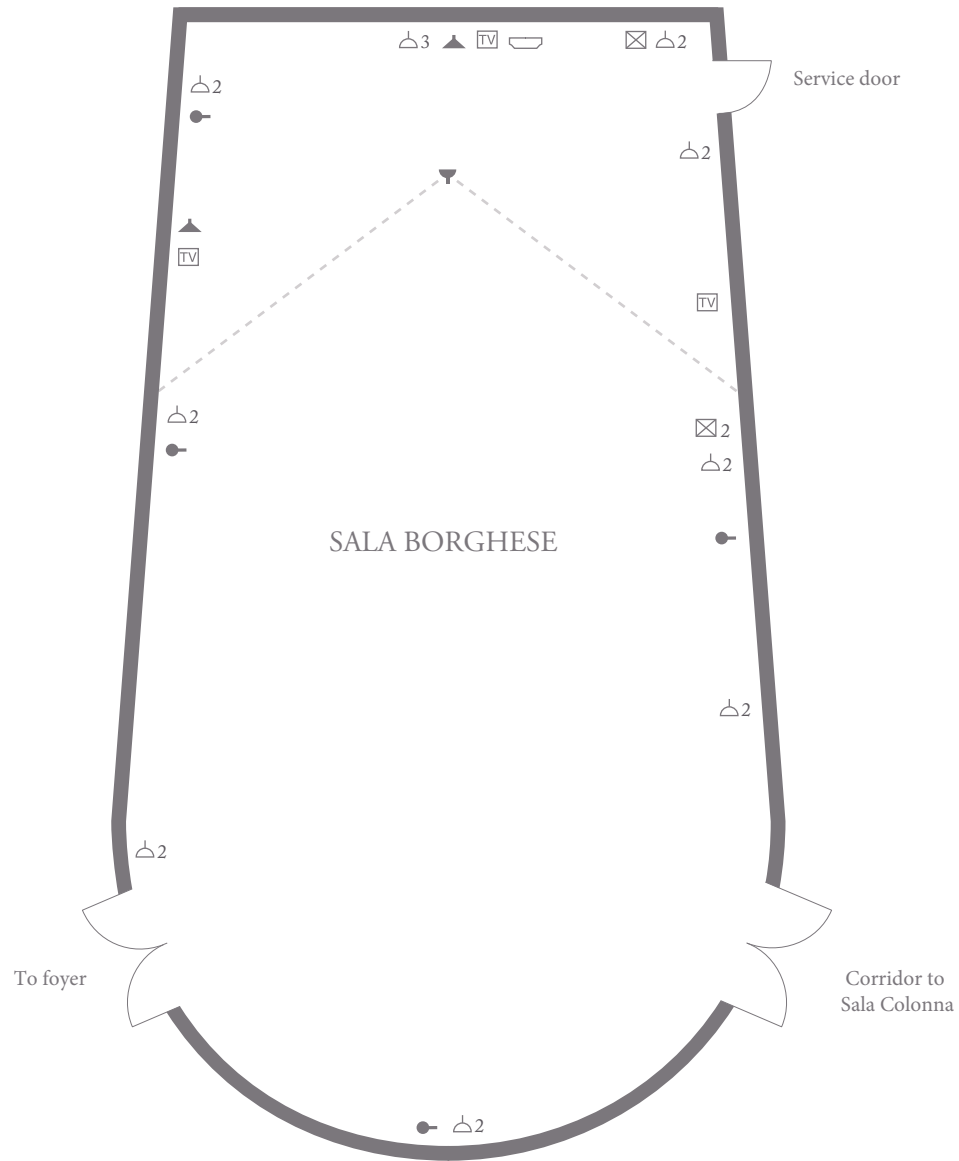

Hotel Eden
Sala Borghese
First floor

SALA BORGHESE	Metres	Feet
Area	94m ²	1,012ft ²
Ceiling height	3.8m	12'5"
Length (maximum)	14m	45'10"
Width (maximum)	7.9m	25'10"

Capacities	Maximum
Theatre	70
Boardroom (meeting)	42
U-shape	42
Cabaret	46
Banquet (6 tables x 10 pax)	60
Classroom	36
Cocktail	110

Key	Symbol
Socket outlet not switched	△
Switched socket outlet	△
Floor socket outlet	▲
Audio speaker outlet	⊠
TV co-ax aerial outlet	⊞
Telephone outlet	▲
RJ 485	●
HDMI	⊂