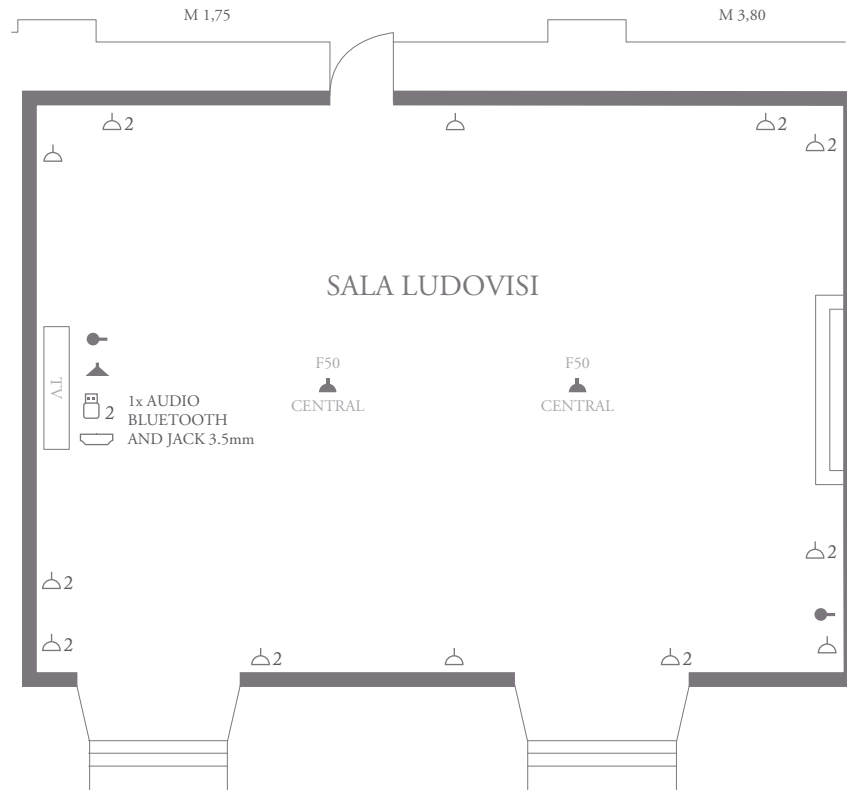

Hotel Eden
Sala Ludovisi
First floor

SALA LUDOVISI	Metres	Feet
Area	37m ²	398ft ²
Ceiling height	3.7m	12'2"
Length (maximum)	7m	22'11"
Width (maximum)	5.3m	17'4"

Capacities	Maximum
Boardroom (meeting)	12

Key	Symbol
Socket outlet not switched	⏏
Switched socket outlet	⏏
Floor and table socket outlet	⏏
Audio speaker outlet	⊠
TV co-ax aerial outlet	ⓧ
Telephone outlet	☎
RJ 485	●
HDMI	Ⓜ
USB	📶