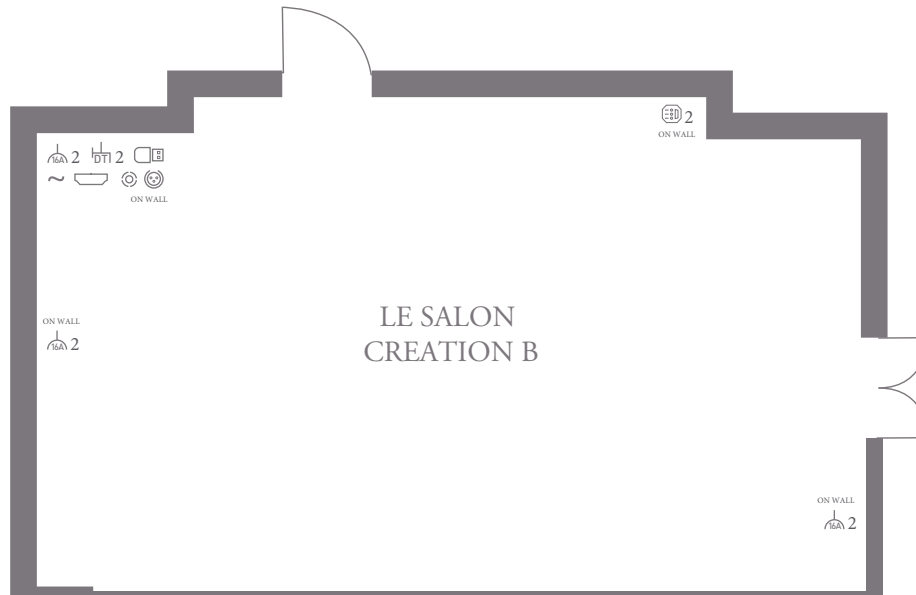

Hôtel Plaza Athénée  
*Le Salon Creation B*  
*First floor*

Access via  
 25 or 27 avenue Montaigne.  
 Stairs and lift located close to  
 Le Salon Haute Couture.

LE SALON CREATION B	Metres	Feet
Area	30m <sup>2</sup>	323ft <sup>2</sup>
Ceiling height	2.8m	9'18"
Length (maximum)	7.56m	24'8"
Width (maximum)	3.67m	12'

Capacities	Maximum
Theatre	20
Classroom	12
Boardroom	12
U-shape	9
Cabaret	7
Banquet ovals	18
Cocktails	15

Key	Symbol
LAN port	
USB	
HDMI	
XLR socket	
Jack socket	
RCA socket	
VGA socket	
PC socket	
16A socket	