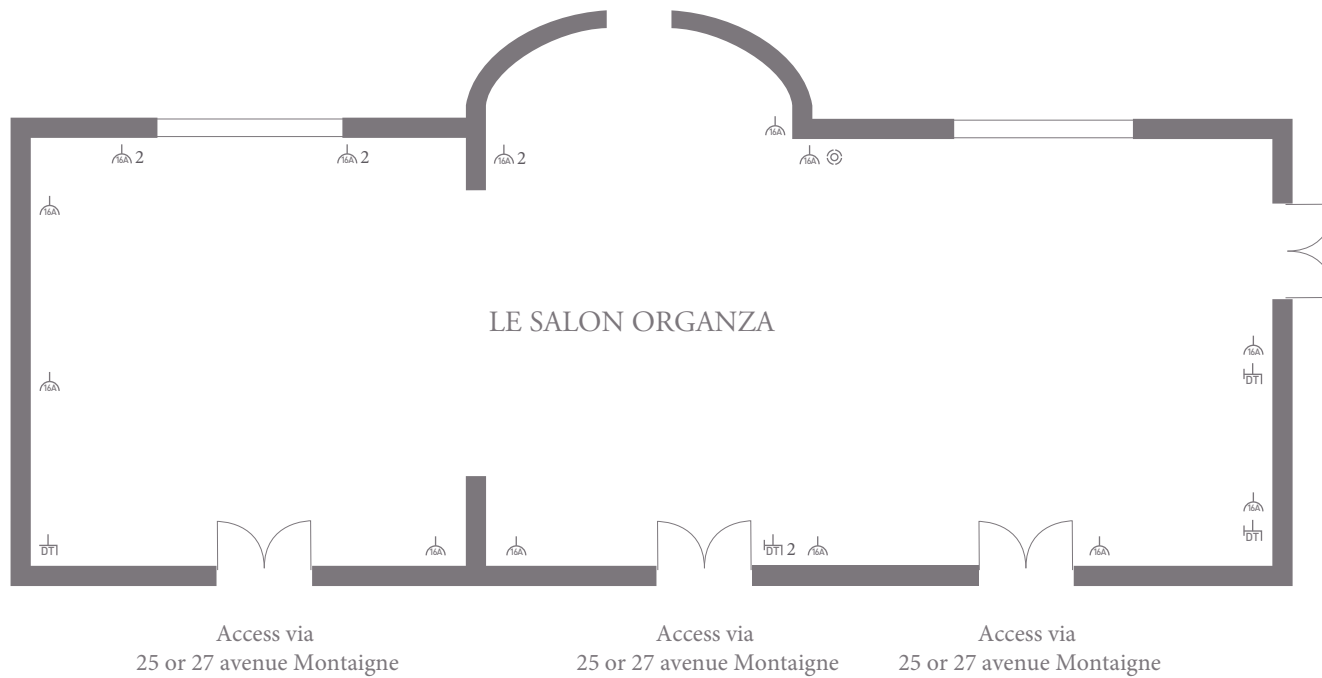

Hôtel Plaza Athénée
Le Salon Organza
 Ground floor

LE SALON ORGANZA	Metres	Feet
Area	85m ²	915ft ²
Ceiling height	5.5m	18'
Length (maximum)	16m	52'5"
Width (maximum)	6m	19'

Capacities	Minimum	Maximum
Theatre	20	60
Classroom	10	30
Boardroom	-	26/32
U-shape	-	30
Cabaret	-	45
Banquet ovals	-	45
Cocktails	-	120

Key	Symbol
LAN port	
Audio socket	
16A socket	