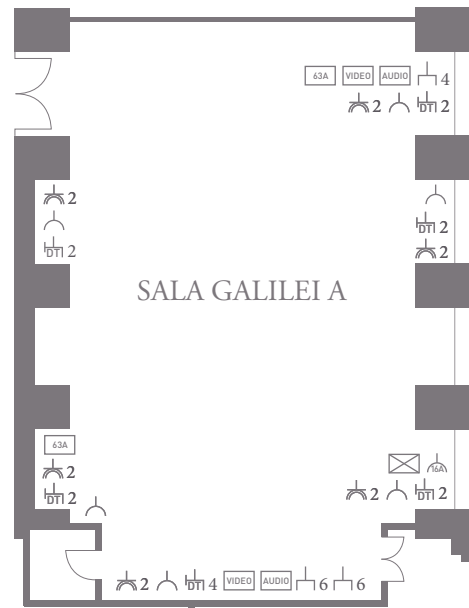

Hotel Principe di Savoia
Sala Galilei A
Ground floor

SALA GALILEI A	Metres	Feet
Area	182m ²	1,959ft ²
Ceiling height	4.20m	13'8"
Length (maximum)	16.37m	53'7"
Width (maximum)	12m	39'4"

Capacities	Maximum
Theatre	150
Classroom	78
Boardroom	48
U-shape	45
Cabaret	96
Banquet round	140
Cocktails	200

Key	Symbol
Electricity socket	
Double	
Socket fibre	
LAN port	
32A socket	
16A socket	
63A socket	
Audio	
Video	