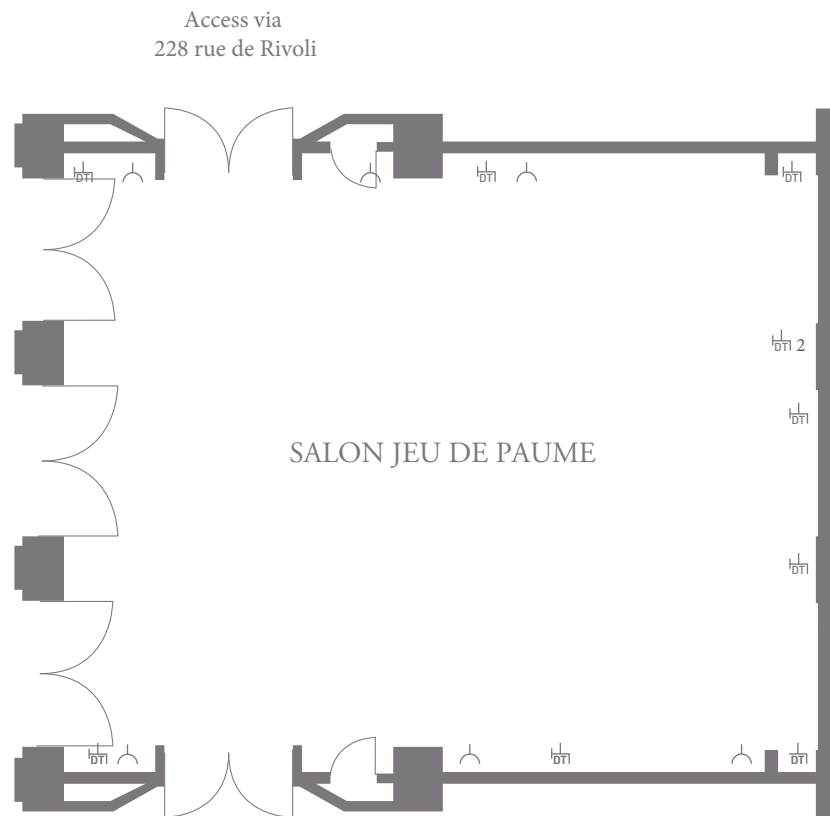

Le Meurice
Salon Jeu de Paume
 Ground floor

SALON JEU DE PAUME	Metres	Feet
Area	77m ²	830ft ²
Ceiling height	3.2m	9'8"
Length (maximum)	9.6m	29'5"
Width (maximum)	8.2m	26'2"

Capacities	Maximum
Theatre	50
Classroom	25
Boardroom	22
U-shape	20
Conference	22
Banquet round	40
Cocktails	80

Key	Symbol
Electricity socket	
LAN port	