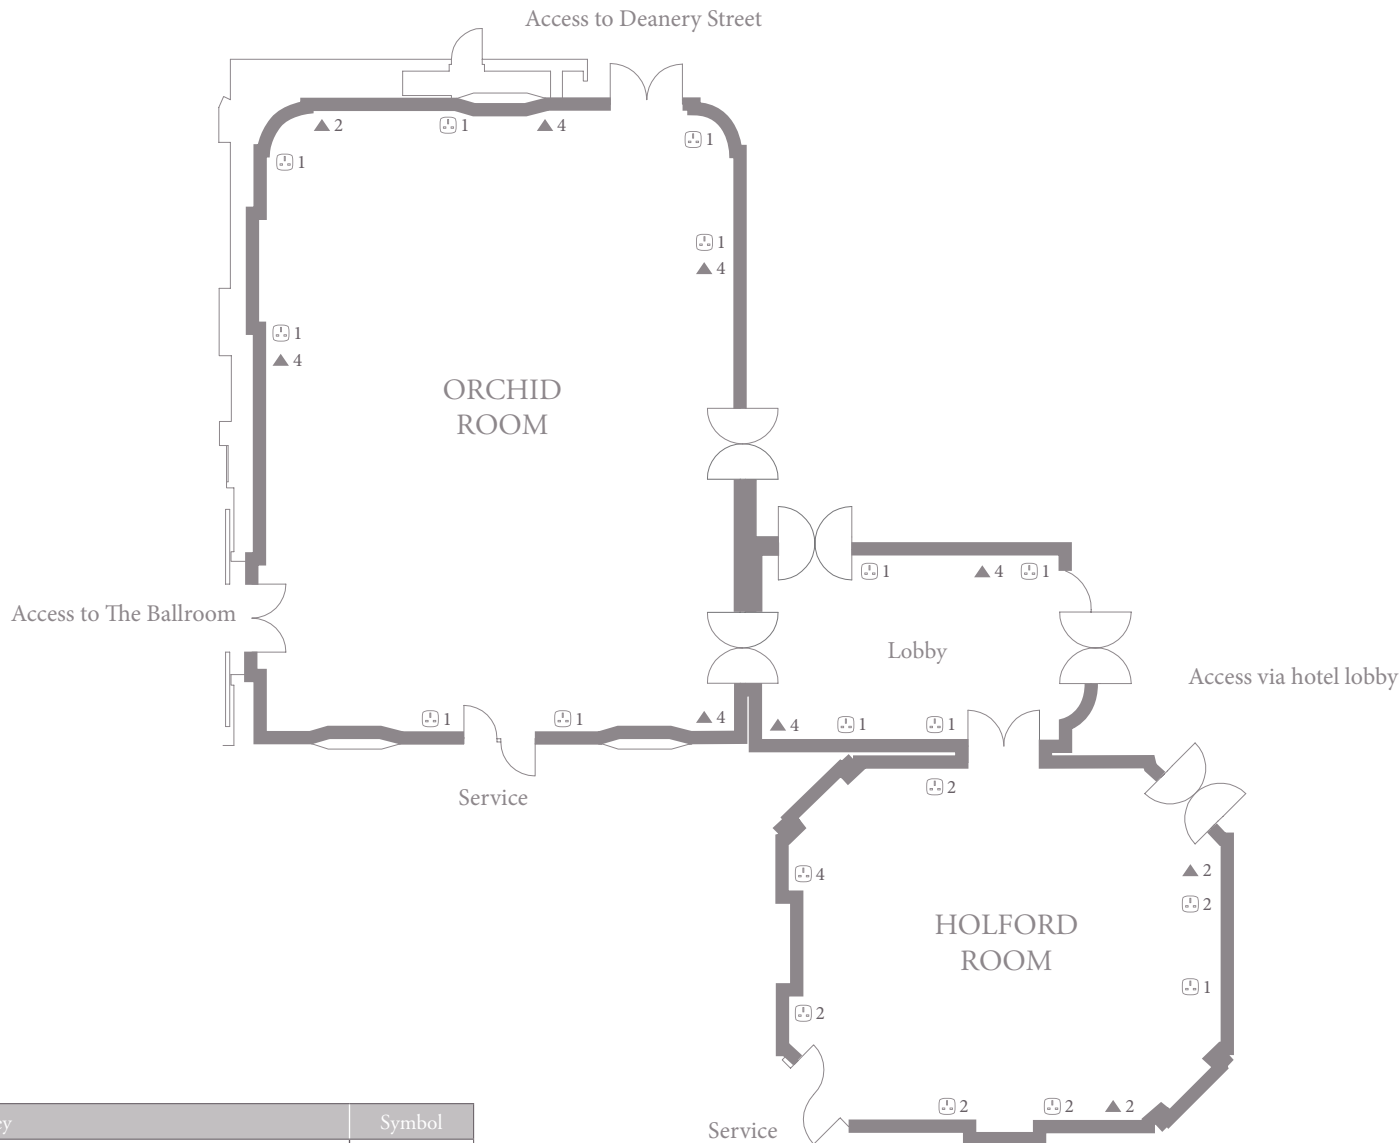

## Holford and Orchid Rooms

### Ground floor

Key	Symbol
Power socket	⊞
Cat 5 / IP / ISDN	▲

HOLFORD ROOM	Metres	Feet
Area	81m <sup>2</sup>	871ft <sup>2</sup>
Ceiling height (highest)	4.3m	14'1"
Ceiling height (lowest)	4m	13'1"
Length (maximum)	9.8m	32'2"
Width (maximum)	8.3m	27'2"

Capacities	Maximum
Breakfast	144
Boardroom	42
Cabaret	72
Classroom	100
Cocktails	250
Dinner	144
Dinner dance	120
Hollow square	60
Lunch	144
Theatre	120
U-shape	42